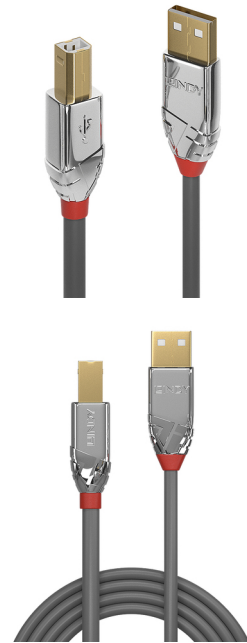

Lindy 5m USB 2.0 Type A to B Cable, Cromo Line

Brand : Lindy

Product code: 36644

Product name : 5m USB 2.0 Type A to B Cable, Cromo Line

- Superior performance and design USB 2.0 Type A to B cable
 - Supports data transfer speeds up to 480Mbps
 - Chrome design ABS housing, gold plated connectors and contacts
 - Double shielded cable, corrosion resistant, high performance tinned copper conductors
 - USB 2.0, 480Mbps; 10 year warranty
- 5m USB 2.0 Type A to B Cable, Cromo Line

Lindy 5m USB 2.0 Type A to B Cable, Cromo Line:

From the Lines cable connectivity concept developed by Lindy, Cromo Line USB 2.0 Type A to B cables are high performance, designer connections that combine premium construction with striking connector architecture.

Cromo Line USB 2.0 cables feature double shielded construction with tinned copper conductors for premium performance and corrosion resistance. High quality gold plated contacts and connectors maintain optimal signal integrity and maximum reliability.

Data transfer speeds up to 480Mbps are supported for the quick and effortless transfer of large data volumes.

Cromo Line USB 2.0 Type A to B cables are available in lengths of 0.5m to 7.5m.

Features		Features	
USB version *	USB 2.0	Product colour *	Grey
Connector 1 *	USB A	Cable colour	Grey
Connector 2 *	USB B	Plug and Play	✓
Connector 1 gender *	Male	Weight & dimensions	
Connector 2 gender *	Male	Cable length *	5 m
Connector 1 form factor	Straight	Packaging data	
Connector 2 form factor	Straight	Package type	Polybag
AWG wire size	20/24	Packaging content	
Connector contacts plating	Gold	Quantity per pack *	1 pc(s)
Cable jacket material	ABS synthetics, Polyvinyl chloride (PVC)	Certificates	
Conductor material	Copper	Compliance certificates	RoHS
Maximum data transfer rate	480 Mbit/s	Certification	REACH, UL
Maximum data transfer rate	0.48 Gbit/s	Logistics data	
		Harmonized System (HS) code	84733080