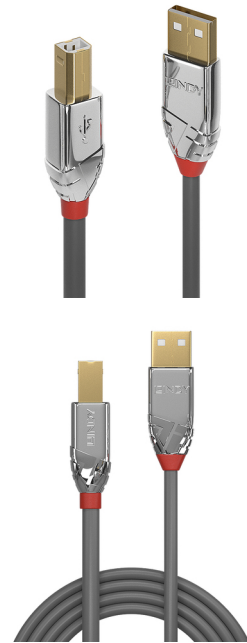

Lindy 3m USB 2.0 Type A to B Cable, Cromo Line

Brand : Lindy

Product code: 36643

Product name : 3m USB 2.0 Type A to B Cable, Cromo Line

- Superior performance and design USB 2.0 Type A to B cable
 - Supports data transfer speeds up to 480Mbps
 - Chrome design ABS housing, gold plated connectors and contacts
 - Double shielded cable, corrosion resistant, high performance tinned copper conductors andnbsp;
 - USB 2.0, 480Mbps; 10 year warranty
- 3m USB 2.0 Type A to B Cable, Cromo Line

Lindy 3m USB 2.0 Type A to B Cable, Cromo Line:

From the Lines cable connectivity concept developed by Lindy, Cromo Line USB 2.0 Type A to B cables are high performance, designer connections that combine premium construction with striking connector architecture.

Cromo Line USB 2.0 cables feature double shielded construction with tinned copper conductors for premium performance and corrosion resistance. High quality gold plated contacts and connectors maintain optimal signal integrity and maximum reliability.

Data transfer speeds up to 480Mbps are supported for the quick and effortless transfer of large data volumes.

Cromo Line USB 2.0 Type A to B cables are available in lengths of 0.5m to 7.5m.

Features		Features	
USB version *	USB 2.0	Product colour *	Grey
Connector 1 *	USB A	Cable colour	Grey
Connector 2 *	USB B	Plug and Play	✓
Connector 1 gender *	Male	Weight & dimensions	
Connector 2 gender *	Male	Cable length *	3 m
Connector 1 form factor	Straight	Packaging data	
Connector 2 form factor	Straight	Package type	Polybag
AWG wire size	20/24	Packaging content	
Connector contacts plating	Gold	Quantity per pack *	1 pc(s)
Cable jacket material	ABS synthetics, Polyvinyl chloride (PVC)	Certificates	
Conductor material	Copper	Compliance certificates	RoHS
Maximum data transfer rate	480 Mbit/s	Certification	REACH, UL
Maximum data transfer rate	0.48 Gbit/s	Logistics data	
		Harmonized System (HS) code	84733080