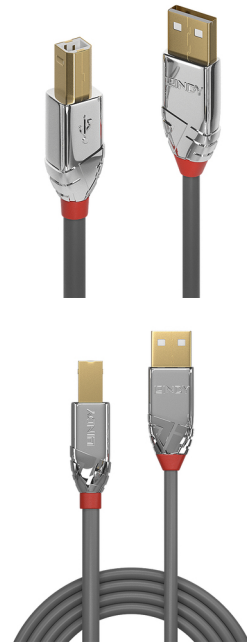

Lindy 0.5m USB 2.0 Type A to B Cable, Cromo Line

Brand : Lindy

Product code: 36640

Product name : 0.5m USB 2.0 Type A to B Cable, Cromo Line

- Superior performance and design USB 2.0 Type A to B cable
 - Supports data transfer speeds up to 480Mbps
 - Chrome design ABS housing, gold plated connectors and contacts
 - Double shielded cable, corrosion resistant, high performance tinned copper conductors
 - USB 2.0, 480Mbps; 10 year warranty
- 0.5m USB 2.0 Type A to B Cable, Cromo Line

Lindy 0.5m USB 2.0 Type A to B Cable, Cromo Line:

From the Lines cable connectivity concept developed by Lindy, Cromo Line USB 2.0 Type A to B cables are high performance, designer connections that combine premium construction with striking connector architecture.

Cromo Line USB 2.0 cables feature double shielded construction with tinned copper conductors for premium performance and corrosion resistance. High quality gold plated contacts and connectors maintain optimal signal integrity and maximum reliability.

Data transfer speeds up to 480Mbps are supported for the quick and effortless transfer of large data volumes.

Cromo Line USB 2.0 Type A to B cables are available in lengths from 0.5m, 1m, 2m, 3m, 5m and 7.5m.