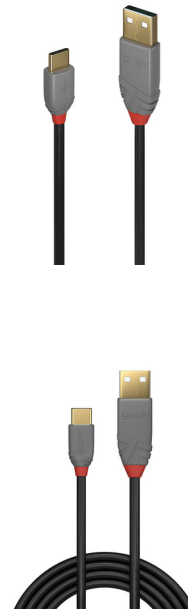

## Lindy 3m USB 2.0 Type A to C Cable, Anthra Line

**Brand :** Lindy

**Product code:** 36888

**Product name :** 3m USB 2.0 Type A to C Cable, Anthra Line

3m USB 2.0 Type A to C Cable, Anthra Line

[Lindy 3m USB 2.0 Type A to C Cable, Anthra Line:](#)

USB Type C features a reversible connector, so no matter which orientation the cable is inserted, a connection will always be found. This connector allows a fully bi-directional cable with automatic host and device negotiation.

### Features

USB version *	USB 2.0
Connector 1 *	USB A
Connector 2 *	USB C
Connector 1 gender *	Male
Connector 2 gender *	Male
Connector 1 form factor	Straight
Connector 2 form factor	Straight
AWG wire size	28/28
Connector contacts plating	Gold
Reversible connectors	✗
Cable jacket material	Polyvinyl chloride (PVC)
Conductor material	Copper
Maximum data transfer rate	480 Mbit/s
Maximum data transfer rate	0.48 Gbit/s

### Features

Product colour *	Black, Grey
Cable colour	Black
Plug and Play	✓