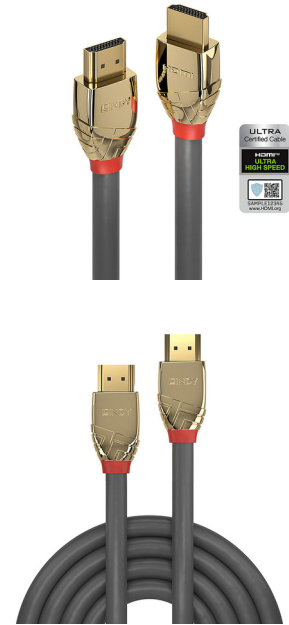

## Lindy 2m Ultra High Speed HDMI Cable, Gold Line

**Brand :** Lindy

**Product code:** 37602

**Product name :** 2m Ultra High Speed HDMI Cable, Gold Line

- No compromise, ultimate performance certified Ultra High Speed HDMI 2.1 cable for demanding environments and mission critical systems
- Supports resolutions up to 10240x4320 4:2:0 12bit
- Full metal 24K gold plated housing, 24K gold plated connectors and contacts
- Low attenuation triple shielded cable, corrosion resistant, high performance OFC 30AWG conductors
- HDMI 2.1 Ultra High speed Certified: 3D, 4K, 48Gbps, HEC, ARC, eARC, CEC, Dolby® True HD, Dolby® Atmos, DTS-HD Master Audio, DTS:X; HDMI ATC certified; 25 year warranty

2m Ultra High Speed HDMI Cable, Gold Line  
Lindy 2m Ultra High Speed HDMI Cable, Gold Line. Cable length: 2 m, Connector 1: HDMI Type A (Standard), Connector 1 gender: Male, Connector 2: HDMI Type A (Standard), Connector 2 gender: Male, Connector contacts plating: Gold, HDMI version: 2.1, Data transfer rate: 48 Gbit/s, Product colour: Grey

### Features

Cable length *	2 m
Connector 1 *	HDMI Type A (Standard)
Connector 2 *	HDMI Type A (Standard)
Connector 1 gender *	Male
Connector 2 gender *	Male
Connector 1 form factor	Straight
Connector 2 form factor	Straight
Product colour *	Grey
HDMI version	2.1
Supported graphics resolutions	3840 x 2160, 4096 x 2160, 7680 x 4320, 10240 x 4320
Data transfer rate	48 Gbit/s

### Features

High Dynamic Range (HDR) supported	✓
Maximum refresh rate	120 Hz
AWG wire size	30
Connector contacts plating *	Gold
Cable jacket material	Polyvinyl chloride (PVC)
Quantity per pack *	1 pc(s)