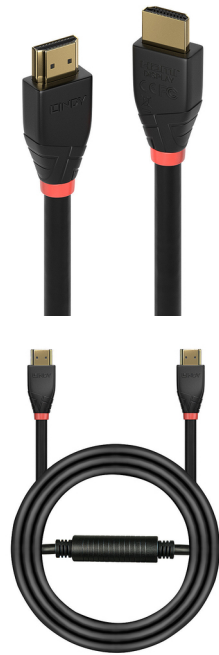

## Lindy 25m Active HDMI 18G Cable

**Brand :** Lindy

**Product code:** 41074

**Product name :** 25m Active HDMI 18G Cable

- Creates a long distance HDMI connection between a 4K source device and display
- Delivers reliable 4K@60Hz resolutions over longer cable distances
- Active HDMI technology built into the connector for flexible installation
- Full support for HEC, ARC and CEC compliant devices
- 2 year warranty

25m Active HDMI 18G Cable

Lindy 25m Active HDMI 18G Cable. Cable length: 25 m, Connector 1: HDMI Type A (Standard), Connector 1 gender: Male, Connector 2: HDMI Type A (Standard), Connector 2 gender: Male, Connector contacts plating: Gold, HDMI version: 2.0, Maximum resolution: 4096 x 2160 pixels, Audio Return Channel (ARC), Product colour: Black

### Features

Cable length *	25 m
Connector 1 *	HDMI Type A (Standard)
Connector 2 *	HDMI Type A (Standard)
Connector 1 gender *	Male
Connector 2 gender *	Male
Connector 1 form factor	Straight
Connector 2 form factor	Straight
Product colour *	Black
HDMI version	2.0
Dolby technologies	DTS-HD Master Audio, Dolby TrueHD
Audio Return Channel (ARC)	✓
HDMI Ethernet channel	✓
Bandwidth	18000 MB/s
Maximum resolution	4096 x 2160 pixels
Maximum refresh rate	60 Hz
AWG wire size	28

### Features

Connector contacts plating *	Gold
Cable material	Copper
Cable jacket material	Polyvinyl chloride (PVC)
Cable shielding	Aluminum mylar foil
Colour depth	8 bit
Certification	CE, FCC, RoHS, REACH & UL