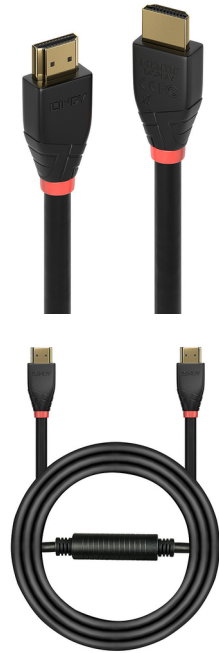

Lindy 20m Active HDMI 18G Cable

Brand : Lindy

Product code: 41073

Product name : 20m Active HDMI 18G Cable

- Creates a long distance HDMI connection between a 4K source device and display
- Delivers reliable 4K@60Hz resolutions over longer cable distances
- Active HDMI technology built into the connector for flexible installation
- Full support for HEC, ARC and CEC compliant devices
- 2 year warranty

20m Active HDMI 18G Cable

Lindy 20m Active HDMI 18G Cable. Cable length: 20 m, Connector 1: HDMI Type A (Standard), Connector 1 gender: Male, Connector 2: HDMI Type A (Standard), Connector 2 gender: Male, Connector contacts plating: Gold, HDMI version: 2.0, Maximum resolution: 4096 x 2160 pixels, Audio Return Channel (ARC), Product colour: Black

Features

Cable length *	20 m
Connector 1 *	HDMI Type A (Standard)
Connector 2 *	HDMI Type A (Standard)
Connector 1 gender *	Male
Connector 2 gender *	Male
Connector 1 form factor	Straight
Connector 2 form factor	Straight
Product colour *	Black
HDMI version	2.0
Dolby technologies	DTS-HD Master Audio, Dolby TrueHD
Audio Return Channel (ARC)	✓
HDMI Ethernet channel	✓
Bandwidth	18000 MB/s
Maximum resolution	4096 x 2160 pixels
Maximum refresh rate	60 Hz
AWG wire size	28

Features

Connector contacts plating *	Gold
Cable material	Copper
Cable jacket material	Polyvinyl chloride (PVC)
Cable shielding	Aluminum mylar foil
Colour depth	8 bit

Operational conditions

Operating temperature (T-T)	-20 - 80 °C
Storage temperature (T-T)	-10 - 60 °C