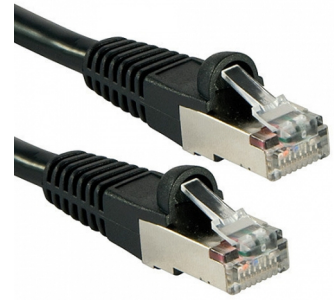

## Lindy 47179 networking cable Black 2 m Cat6 S/FTP (S-STP)

**Brand :** Lindy

**Product code:** 47179

**Product name :** 47179

- Twisted Pair Patch Cable with RJ45 connectors
  - Cat.6A S/FTP PIMF, LSZH
  - Integrated snagless connector for latch protection
  - Gold plated pins for better conductivity and elimination of signal loss
- Cat.6A S/FTP PIMF LSOH, Black, 2m

Lindy 47179. Cable length: 2 m, Cable standard: Cat6, Cable shielding: S/FTP (S-STP), Connector 1: RJ-45, Connector 2: RJ-45, Connector contacts plating: Gold, Data transfer rate: 1000 Mbit/s, Product colour: Black

### Features

Product colour *	Black
Cable length *	2 m
Cable standard *	Cat6
Cable shielding *	S/FTP (S-STP)
Connector 1 *	RJ-45
Connector 2 *	RJ-45
Connector 1 gender *	Male
Connector 2 gender *	Male
Connector contacts plating	Gold

### Features

Cable class	E
Cabling technology	10/100/1000Base-T(X)
AWG wire size	27
Data transfer rate	1000 Mbit/s
Plug and Play	✓