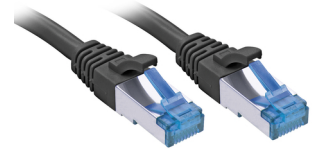

Lindy 47410 networking cable Black 0.3 m Cat6a S/FTP (S-STP)

Brand : Lindy

Product code: 47410

Product name : 47410

- Twisted Pair Patch Cable with RJ45 connectors
- Cat.6A S/FTP PIMF, TPE
- Integrated snagless connector for latch protection
- Gold plated pins for better conductivity and elimination of signal loss

0.3m Cat.6A S/FTP TPE Network Cable, Black

Lindy 47410. Cable length: 0.3 m, Cable standard: Cat6a, Cable shielding: S/FTP (S-STP), Connector 1: RJ-45, Connector 2: RJ-45, Connector contacts plating: Gold, Product colour: Black

Features		Features	
Product colour *	Black	Jacket material	Thermoplastic elastomer (TPE)
Cable length *	0.3 m	Cable class	Ea
Cable standard *	Cat6a	Cabling technology	10/100/1000Base-T(X)
Cable shielding *	S/FTP (S-STP)	Networking standards	IEEE 802.3af, IEEE 802.3at
Connector 1 *	RJ-45	AWG wire size	27
Connector 2 *	RJ-45	Frequency	500 MHz
Connector 1 gender *	Male	Other features	
Connector 2 gender *	Male	Cable diameter	6 mm
Connector contacts plating	Gold	Logistics data	
		Harmonized System (HS) code	84733080