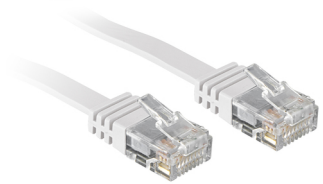

## Lindy 10m Cat.6 networking cable White Cat6

**Brand :** Lindy

**Product code:** 47505

**Product name :** 10m Cat.6

- Twisted Pair Patch Cable with RJ45 connectors
- Cat.6 U/UTP, Flat
- Integrated snagless connector for latch protection
- Gold plated pins for better conductivity and elimination of signal loss

10m Cat.6 U/UTP Flat Network Cable, White

Lindy 10m Cat.6. Cable length: 10 m, Cable standard: Cat6, Connector 1: RJ-45, Connector 2: RJ-45, Data transfer rate: 100 Mbit/s, Product colour: White

### Features

Product colour *	White
Cable length *	10 m
Cable standard *	Cat6
Connector 1 *	RJ-45
Connector 2 *	RJ-45

### Features

Connector 1 gender *	Male
Connector 2 gender *	Male
Cabling technology	10/100Base-T(X)
Data transfer rate	100 Mbit/s