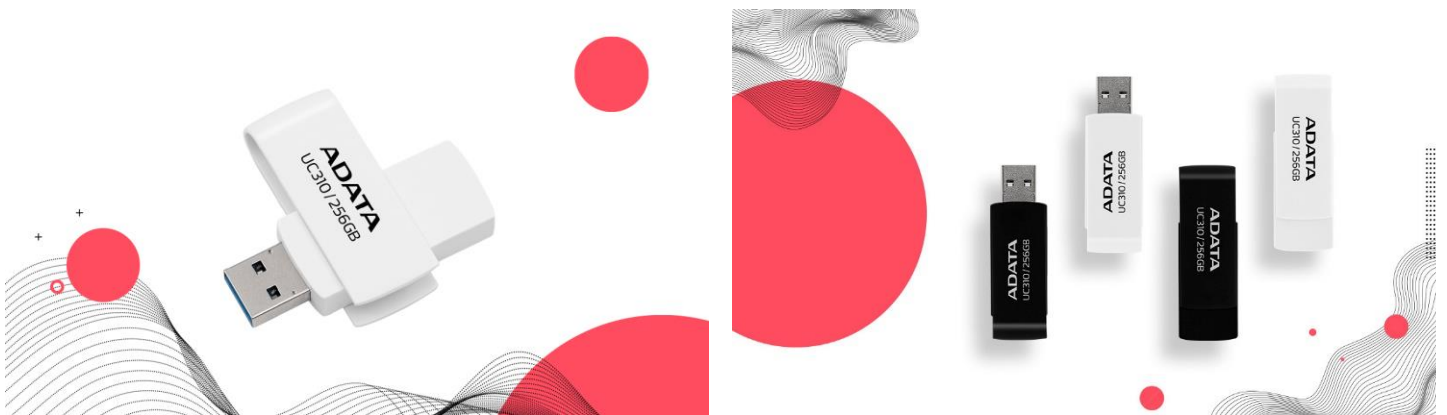

## UC310 Type-A USB Flash Drive

With the portable UC310's capless swivel design, you never need to worry about losing a cap. Its simple shape and versatile black and white colors fit a range of styles. Equipped with an USB 3.2 Gen1 transmission interface, it supports a variety of devices, is easy to use, and lets you transfer files with peace of mind.

### Capless Swivel Design

A capless swivel conveniently exposes the USB interface with a simple turn. In addition to being dustproof, users no longer need to worry about misplacing a protective cap.

### Stylish and Portable

Choose your favorite color! The UC310 is available in a number of colors and its minimalistic shape lets you show off your personal taste and style.

## Fast Transfers - No More Waiting Around

Thanks to USB 3.2 Gen 1, the UC310 delivers data in up to 5Gbps for convenience and efficiency from one super-compact device via simple plug n play. It's also backward compatible with USB 2.0.