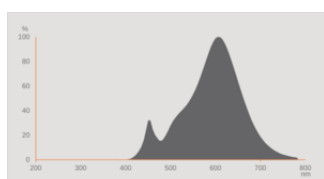

Photometrical data

Light color (designation)	Warm White
Lumen main.fact.at end of nom.life time	0.70
Standard deviation of color matching	≤ 6 sdcn
Nominal luminous flux	470 lm
Luminous flux	470 lm
Luminous efficacy	117 lm/W
Color temperature	2700 K
Color rendering index Ra	80
Flickering metric (Pst LM)	1.0
Stroboscope effect metric (SVM)	0.9

Light technical data

Beam angle	300 °
Starting time	< 0.5 s
Warm-up time (60 %)	< 0.50 s

Dimensions & Weight

Product weight	26.00 g
Diameter	35.00 mm

Maximum diameter	35 mm
Length	118.00 mm
Width	35.00 mm
Height	35.00 mm
Outer bulb [PICOS]	P40