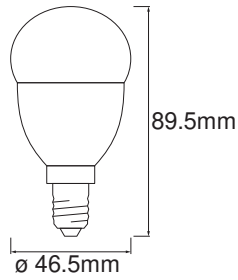

Photometrical data

Light color (designation)	Warm White
Lumen main.fact.at end of nom.life time	0.70
Standard deviation of color matching	$\leq 6$ sdcn
Nominal luminous flux	470 lm
Luminous flux	470 lm
Luminous efficacy	95 lm/W
Color temperature	2700 K
Color rendering index Ra	> 80
Flickering metric (Pst LM)	1.0
Stroboscope effect metric (SVM)	0.9

Light technical data

Beam angle	180 °
------------	-------

Dimensions & Weight

Product weight	30.00 g
Diameter	46.50 mm
Length	89.50 mm
Width	46.50 mm
Height	46.50 mm
Outer bulb [PICOS]	P40