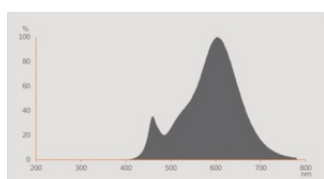

Photometrical data

Light color (designation)	Warm White
Lumen main.fact.at end of nom.life time	0.70
Standard deviation of color matching	$\leq 6$ sdcn
Nominal luminous flux	470 lm
Luminous flux	470 lm
Luminous efficacy	95 lm/W
Color temperature	2700 K
Color rendering index Ra	> 80
Flickering metric (Pst LM)	1.0
Stroboscope effect metric (SVM)	0.9