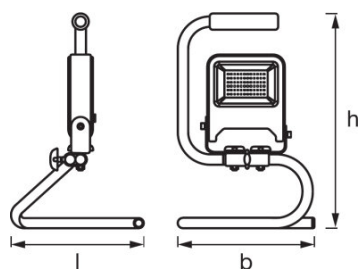

PRODUCT FEATURES

- Worklight with swiveling head
- Type of protection: IP65
- Quick-release fastener for adjustment of luminaire head angle
- 2 m cable with type E/F plug

TECHNICAL DATA

Electrical data

Nominal wattage	20.00 W
Operating mode	Electronic control gear (ECG)
Nominal voltage	220...240 V
Mains frequency	50/60 Hz

Photometrical data

Color temperature	4000 K
Color rendering index Ra	≥80
Light color (designation)	Cool White
Luminous flux	1700 lm
Luminous efficacy	85 lm/W

Dimensions & weight

Length	166.0 mm
Width	180.0 mm
Height	280.0 mm
Product weight	960.00 g