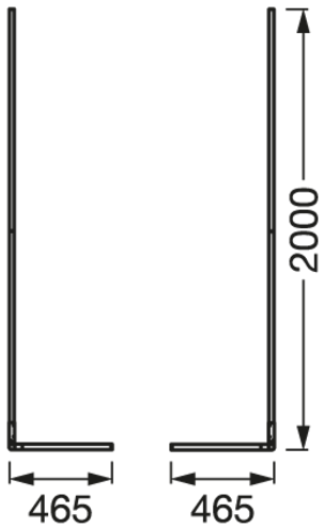

- DIY function: You can adjust the color segment per segment and create your own lighting scenes or just use already available lighting scenes

TECHNICAL DATA**Electrical data**

Nominal wattage	20.00 W
Nominal voltage	220...240 V
Mains frequency	50...60 Hz
Nominal current	110.000 mA
Inrush current	500 mA
Power factor λ	> 0.5
Total harmonic distortion	< 70 %
Protection class	II

Photometrical data

Luminous flux	550 lm
Total luminous flux of contained light sources	1710 lm
Luminous efficacy	27 lm/W
Color temperature	2700...6500 K
Light color (designation)	Tunable White / RGB
Color rendering index Ra	> 80
Standard deviation of color matching	< 6 sdcm
Flickering metric (Pst LM)	-
Stroboscope effect metric (SVM)	-
Photobiological safety group acc. to EN62778	RG1
Photobiological safety group acc. to EN62471	RG1
Beam angle	120 °

Dimensions & Weight

Length	465.00 mm
Width	465.00 mm
Height	2000.00 mm
Product weight	1370.00 g

Materials & Colors

Product color	Black
Housing color	Black
Body material	Aluminum Plastic
Glow Wire Test according to IEC 60695-2-12	650 °C
Mercury content	0.0 mg