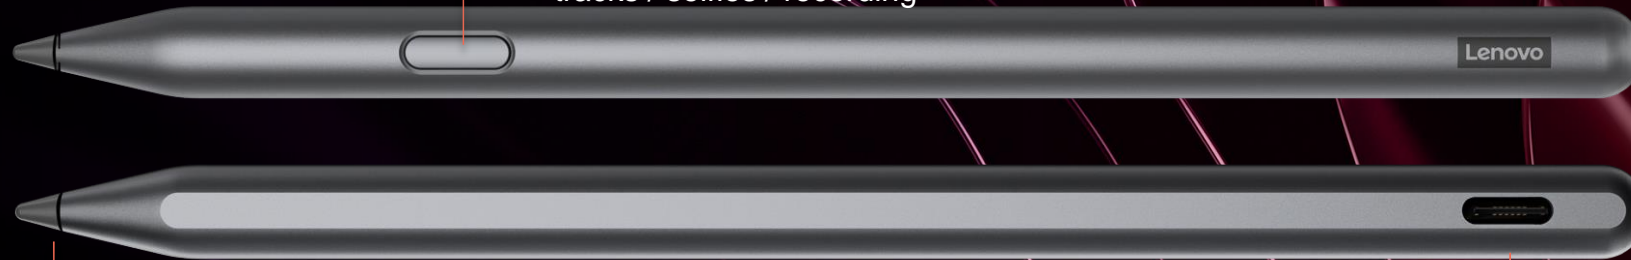

Tab Plus- Compatible Accessories

Lenovo Tab Pen Plus

Customizable functions

- Press and tap on the screen to quickly launch the note-taking application
- Remote control documents / music tracks / selfies / recording

- **Low latency**
- **4096 levels of pressure sensitivity**
- **Tilt detection**
- **Palm rejection**

Replaceable nib

LED light

USB-C charging port

Auto Bluetooth pairing with your tablet

Anti-Lost alert

Ultra low latency