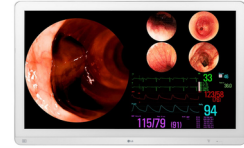

LG 32HL710S-W LED display 80 cm (31.5") 3840 x 2160 pixels 4K Ultra HD Silver, White

Brand : LG

Product code: 32HL710S-W

Product name : 32HL710S-W

- 31.5 (80.01cm) 4K (3840x2160) IPS
- Support HDR10
- Mirror & Rotation Mode
- Up to 4PBP, PIP
- Dustproof, Water Resistant
- Protection Glass

31.5 4K 3840 x 2160 IPS, 16:9, 14ms, DVI, HDMI, RS-232, 3G-SDI, 17.2 kg
 LG 32HL710S-W. Display diagonal: 80 cm (31.5"), Display resolution: 3840 x 2160 pixels, HD type: 4K Ultra HD, Display technology: LED, Response time: 14 ms, Native aspect ratio: 9:16, Viewing angle, horizontal: 178°, Viewing angle, vertical: 178°. Product colour: Silver, White