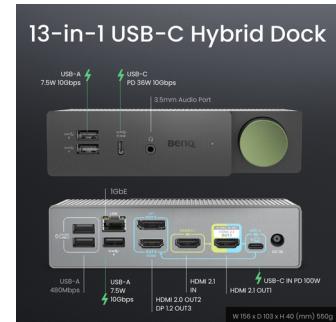

## BenQ beCreatus DP1310 Docking station

**Brand :** BenQ

**Product code:** 9H.D0H01.G0E

**Product name :** beCreatus DP1310

BenQ beCreatus DP1310. Type: Docking station, Product colour: Black. Connectivity technology: Wired, Headphone connectivity: 3.5 mm. Width: 156 mm, Depth: 103 mm, Height: 40 mm. Cables included: HDMI, Power, USB

Features		Weight & dimensions	
Type *	Docking station	Weight	550 g
Product colour	Black	Packaging content	
Ports & interfaces		AC adapter included	✓
Connectivity technology	Wired	Cables included	HDMI, Power, USB
USB 2.0 ports quantity	5	Operational conditions	
Headphone connectivity	3.5 mm	Operating temperature (T-T)	0 - 40 °C
Weight & dimensions		Storage temperature (T-T)	-20 - 60 °C
Width	156 mm	Technical details	
Depth	103 mm	Minimum system requirements	Windows: 10+; macOS: 11.5+; Linux: Ubuntu 14.04+; Android: 5.0+; Chrome OS: R55 Build+
Height	40 mm		