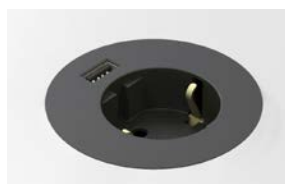

Powerdot

Midi Ø 60 mm

Even smaller...

The 60 mm Powerdot meets the demand for a fancy access point including power, and any cables that can be fitted through. The PM61 model has instead a powerful USB-charger for your convenience. It may be mounted in a standard 60 mm hole or integrated in the tabletop with a milled edge for a stylish flush appearance.

935-PM60W POWERDOT MIDI, WHITE
1 POWER, 1 CABLE PORT WITH CLIPS
1.55 M CONNECTION (SCHUKO)
FIXED LEVEL, HEIGHT 74.1 MM

935-PM60 POWERDOT MIDI, BLACK
1 POWER, 1 CABLE PORT WITH CLIPS
1.55 M CONNECTION (SCHUKO)
FIXED LEVEL, HEIGHT 74.1 MM

935-PM61W POWERDOT MIDI, WHITE
1 POWER, 1 USB-CHARGER (2.1A)
1.55 M CONNECTION (SCHUKO)
FIXED LEVEL, HEIGHT 82.1 MM

935-PM61 POWERDOT MIDI, BLACK
1 POWER, 1 USB-CHARGER (2.1A)
1.55 M CONNECTION (SCHUKO)
FIXED LEVEL, HEIGHT 82.1 MM

935-PM71 POWERDOT MIDI, UK VERSION
935-PM81 POWERDOT MIDI, FRENCH VERSION

SPECIFICATIONS

- 1 x Power, 1 x USB-charger alt
1 x Power, 1 Cable-through
- Connection: Grounded
1.5 m (3x1.5 mm²)
- Drilling diameter 60 mm
- Height 74/82 mm
- Max tabletop 52 mm