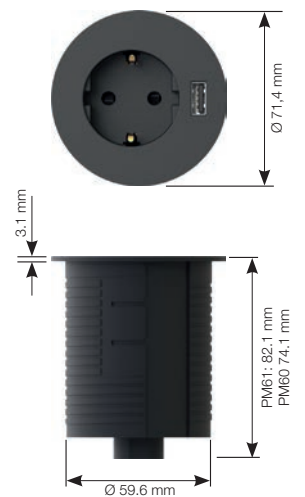

Powerdot

Midi Ø 60 mm

Even smaller...

The 60 mm Powerdot meets the demand for a fancy access point including power, and any cables that can be fitted through. The PM61 model has instead a powerful USB-charger for your convenience. It may be mounted in a standard 60 mm hole or integrated in the tabletop with a milled edge for a stylish flush appearance.

935-PM60W POWERDOT MIDI, WHITE
1 POWER, 1 CABLE PORT WITH CLIPS
1.55 M CONNECTION (SCHUKO)
FIXED LEVEL, HEIGHT 74.1 MM

935-PM60 POWERDOT MIDI, BLACK
1 POWER, 1 CABLE PORT WITH CLIPS
1.55 M CONNECTION (SCHUKO)
FIXED LEVEL, HEIGHT 74.1 MM

935-PM61W POWERDOT MIDI, WHITE
1 POWER, 1 USB-CHARGER (2.1A)
1.55 M CONNECTION (SCHUKO)
FIXED LEVEL, HEIGHT 82.1 MM

935-PM61 POWERDOT MIDI, BLACK
1 POWER, 1 USB-CHARGER (2.1A)
1.55 M CONNECTION (SCHUKO)
FIXED LEVEL, HEIGHT 82.1 MM

935-PM71 POWERDOT MIDI, UK VERSION
935-PM81 POWERDOT MIDI, FRENCH VERSION

SPECIFICATIONS

- 1 x Power, 1 x USB-charger alt
1 x Power, 1 Cable-through
- Connection: Grounded
1.5 m (3x1.5 mm²)
- Drilling diameter 60 mm
- Height 74/82 mm
- Max tabletop 52 mm