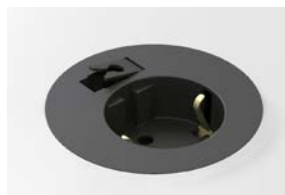

Powerdot

Midi Ø 60 mm

Even smaller...

The 60 mm Powerdot meets the demand for a fancy access point including power, and any cables that can be fitted through. The PM61 model has instead a powerful USB-charger for your convenience. It may be mounted in a standard 60 mm hole or integrated in the tabletop with a milled edge for a stylish flush appearance.

935-PM60W POWERDOT MIDI, WHITE
1 POWER, 1 CABLE PORT WITH CLIPS
1.55 M CONNECTION (SCHUKO)
FIXED LEVEL, HEIGHT 74.1 MM

935-PM60 POWERDOT MIDI, BLACK
1 POWER, 1 CABLE PORT WITH CLIPS
1.55 M CONNECTION (SCHUKO)
FIXED LEVEL, HEIGHT 74.1 MM

935-PM61W POWERDOT MIDI, WHITE
1 POWER, 1 USB-CHARGER (2.1A)
1.55 M CONNECTION (SCHUKO)
FIXED LEVEL, HEIGHT 82.1 MM

935-PM61 POWERDOT MIDI, BLACK
1 POWER, 1 USB-CHARGER (2.1A)
1.55 M CONNECTION (SCHUKO)
FIXED LEVEL, HEIGHT 82.1 MM

935-PM71 POWERDOT MIDI, UK VERSION
935-PM81 POWERDOT MIDI, FRENCH VERSION

SPECIFICATIONS

- 1 x Power, 1 x USB-charger alt
1 x Power, 1 Cable-through
- Connection: Grounded
1.5 m (3x1.5 mm²)
- Drilling diameter 60 mm
- Height 74/82 mm
- Max tabletop 52 mm