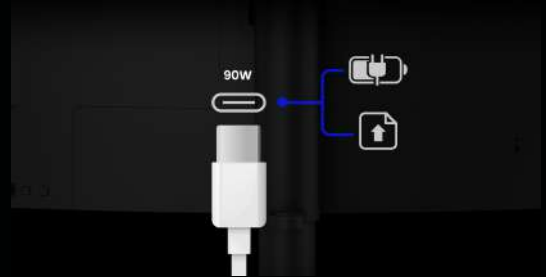

BenQ DesignVue Monitors

PD2706U | 27-inch 4K UHD 95% P3 HDR400 USB-C Designer Monitor

4K UHD resolution and precise color accuracy by AQCOLOR technology make it the best choice for designers who pay much attention to details. 95% P3 color coverage and BenQ proprietary uniformity technology offer precise color from corner to corner. Furthermore, the built-in KVM switch allows designers to control two systems via one set of keyboard and mouse to enhance work efficiency for better multi-tasking experience.

AQCOLOR®

Colors You Can Trust

Amazing P3 Colors for Creative Works

Covers 95% P3, 100% sRGB, and 100% Rec.709 color spaces, you can easily load and display images imported from different sources. Amazing Delta E ≤ 3 ensures superb accuracy and absolute color confidence.

Your Dream Desk for Unleashing Creativity

KVM Switch

The new KVM Switch auto-pairs with input signals.

90W USB-C

The USB-C port provides lightning-fast video/audio/data transmission and 90W power delivery.

Ergonomic Design

Create in comfort with your monitor in the ideal position.

Display Pilot

Let you access designer-friendly features for ease and efficiency.

*Apple M1 platform supported.

Hotkey Puck G2

Make navigating screen settings and functions a breeze.

PIP / PBP

Go split screen. Picture In Picture (PIP) and Picture By Picture (PBP) let you customize your workflow.

Expand Your Workstation with All-in-One Cable

90W USB-C carries images, videos, and other data seamlessly plus charges your mobile devices at the same time all with one cable.

Attentive Color Modes for Creators