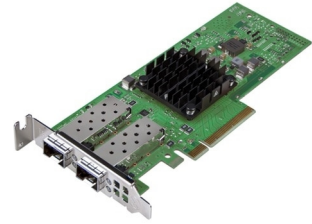

DELL 540-BDID verkkokortti Sisäinen Ethernet / Fiber 25000 Mbit/s

Tuotemerkki : DELL

Tuotekoodi: 540-BDID

Tuotteen nimi : 540-BDID

DELL 540-BDID. Sisäinen. Yhteysteknologia: Langallinen, Isäntäkoneen käyttöliittymä: PCI Express, Käyttöliittymä: Ethernet / Fiber. Tiedonsiirron enimmäisnopeus: 25000 Mbit/s. Tuotteen väri: musta, Vihreä, Hopea

Ports & interfaces		Design	
Connectivity technology *	Wired	Internal *	✓
Host interface *	PCI Express		PowerEdge C6520 PowerEdge C6525 PowerEdge C6620
Interface *	Ethernet / Fiber		PowerEdge HS5610 PowerEdge HS5620 PowerEdge R640
Fiber ports quantity	2		PowerEdge R640 PowerEdge R650xs PowerEdge R6515
Fiber optic connector	SFP28		PowerEdge R6525 PowerEdge R660
PCI Card form factor	Full-height (low-profile)		PowerEdge R660xs PowerEdge R6615 PowerEdge R6625
Network			PowerEdge R740 PowerEdge R740xd PowerEdge R740XD
Maximum data transfer rate *	25000 Mbit/s		PowerEdge R740xd2 PowerEdge R7425 PowerEdge R7425
Design		Compatible products	PowerEdge R750xs PowerEdge R7525 PowerEdge R760 PowerEdge R760XD2 PowerEdge R760xs
Component for *	Server/workstation		PowerEdge R7615 PowerEdge R7625 PowerEdge R840 PowerEdge R860 PowerEdge R940xa
Product colour	Black, Green, Silver		PowerEdge R940xa PowerEdge R960 PowerEdge XR11 PowerEdge XR12 PowerEdge XR7620