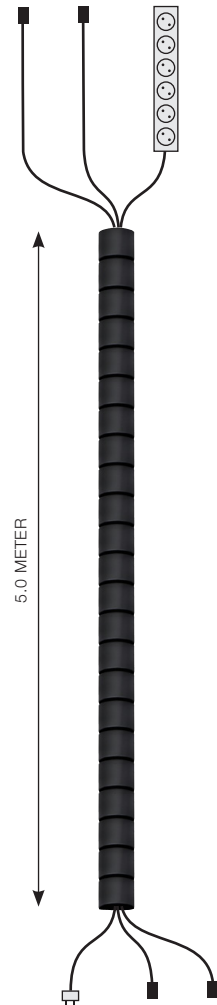

936-EC50NN CABLECOLLECT 5.0 M
1 PC, 6-OUTLET POWER STRIP 5 M
2 PCS NETWORK CABLE / 3 M (CAT6)

936-EC50NT CABLECOLLECT 5.0 M
1 PC, 6-OUTLET POWER STRIP 5 M
1 PC NETWORK CABLE / 5 M (CAT6)
1 PC PHONE CABLE / 5 M (RJ45)

936-EC50N CABLECOLLECT 5.0 M
1 PC, 6-OUTLET POWER STRIP 5 M
1 PC NETWORK CABLE / 7 M (CAT6)

ALL MODELLS ARE ALSO AVAILABLE
IN WHITE AND BLACK VERSION

936-ECXXXX + W add "W" for white
936-ECXXXX + B add "B" for black