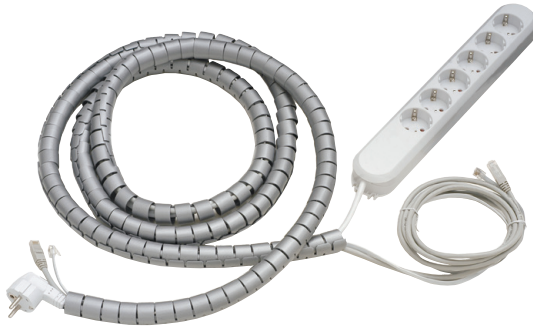

Cable management

SOFT CABLE DUCT

Width 150 mm, length 3.0 m

Large flexibility and easy installation for hidden cable drawing makes it ideal for both office and home environments.

■ 429-S30BM GREY
2 PCS END PIECES INCLUDED

ACCESSORY
■ 429-SECBM END PIECE/PAIR

ACCESSORY
■ 429-SJOBM COUPLER

CABLE FLOOR DUCT

Length 2.5 m. Customization on request.

Elegant floor tube with cover that can be opened for optimal accessibility when drawing cables

■ 429-2500 ALUMINIUM

HANGING CABLE TUBE

Stylish and practical cable tube.

■ 429-OP50B
■ 429-OP50T

HANGING CABLE TUBE, BLACK
HANGING CABLE TUBE, MILKY WHITE
1250 MM, CAN EASILY BE ADJUSTED IN LENGTH AS REQUIRED.

CableCollect

Prefabricated cable kits with cable snake, power, data and telephone outlets. Collected in one place.

936-EC15NN CABLECOLLECT 1.5 M
1 PC, 6-OUTLET POWER STRIP 1.5 M
2 PCS NETWORK CABLE / 3 M (CAT6)