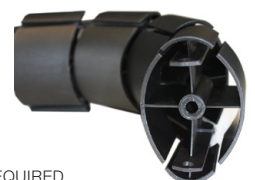

Cable management

SOFT CABLE DUCT

Width 150 mm, length 3.0 m

Large flexibility and easy installation for hidden cable drawing makes it ideal for both office and home environments.

■ 429-S30BM GREY
2 PCS END PIECES INCLUDED

ACCESSORY
■ 429-SECBM END PIECE/PAIR

ACCESSORY
■ 429-SJOBM COUPLER

CABLE FLOOR DUCT

Length 2.5 m. Customization on request.

Elegant floor tube with cover that can be opened for optimal accessibility when drawing cables

■ 429-2500 ALUMINIUM

HANGING CABLE TUBE

Stylish and practical cable tube.

■ 429-OP50B
■ 429-OP50T

HANGING CABLE TUBE, BLACK
HANGING CABLE TUBE, MILKY WHITE
1250 MM, CAN EASILY BE ADJUSTED IN LENGTH AS REQUIRED.