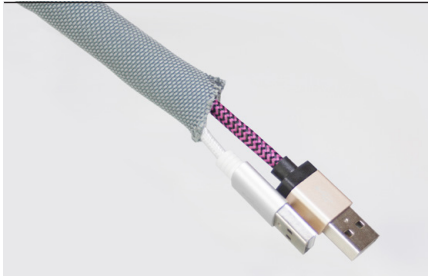

Cable management

Organize your cables

Cable management

SELF-CLOSING **WOVEN WRAP**

Diameter Ø 13 mm, length 0-50 m

■ 429-13SG SILVER □ 429-13SW WHITE ■ 429-13SB BLACK

ZIPPER **BRAIDED WRAP**

Diameter Ø 20 mm, length 1.5 m alt. 3.0 m

1.5M – ■ 429-3015B BLACK ■ 429-3015G SILVER □ 429-3015W WHITE
3.0M – ■ 429-3030B BLACK ■ 429-3030G SILVER □ 429-3030W WHITE

CABLE TIE SET & CABLE CLIPS

VELCRO CABLE TIE SET, 3 PCS

■ 429-180CB BLACK, MAX Ø40 MM
 ■ 429-180CG SILVER, MAX Ø40 MM

VELCRO BAND

■ 429-KB20, ROLL 25 M

CLIPS

■ 429-KC25, 5 PCS

■ 429-KC28
 INCL. SCREW

CABLE SNAKE INCL HANDTOOL

Diameter Ø 25 mm, length 2 m

■ 429-0225B BLACK ■ 429-0225 SILVER □ 429-0225W WHITE

VELCRO WOVEN WRAP

Diameter Ø 40 mm, length 25 m roll
Suitable for hanging from ceiling to table or floor.

■ 429-2011B BLACK ■ 429-2011 SILVER □ 429-2011W WHITE

Accessory - Hot knife

A hot knife is recommended for neat, clean cut.
Buy or rent : **429-MELT88**