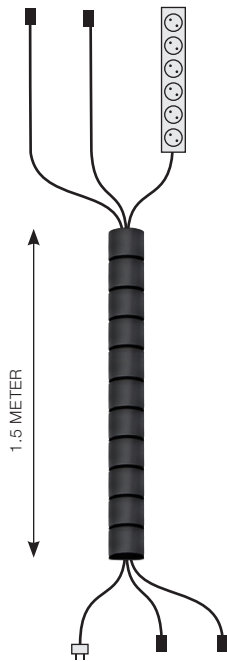

VELCRO BAND

■ 429-KB20, ROLL 25 M

CLIPS

■ 429-KC25, 5 PCS

■ 429-KC28
 INCL. SCREW

CABLE SNAKE INCL HANDTOOL

Diameter Ø 25 mm, length 2 m

■ 429-0225B BLACK ■ 429-0225 SILVER □ 429-0225W WHITE

■ 429-2500 ALUMINIUM

HANGING CABLE TUBE

Stylish and practical cable tube.

■ 429-OP50B
■ 429-OP50T

HANGING CABLE TUBE, BLACK
HANGING CABLE TUBE, MILKY WHITE
1250 MM, CAN EASILY BE ADJUSTED IN LENGTH AS REQUIRED.

CableCollect

Prefabricated cable kits with cable snake, power, data and telephone outlets. Collected in one place.

936-EC15NN CABLECOLLECT 1.5 M
1 PC, 6-OUTLET POWER STRIP 1.5 M
2 PCS NETWORK CABLE / 3 M (CAT6)

936-EC15NT CABLECOLLECT 1.5 M
1 PC, 6-OUTLET POWER STRIP 1.5 M
1 PC NETWORK CABLE / 3 M (CAT6)
1 PC PHONE CABLE / 3 M (RJ45)

936-EC15N CABLECOLLECT 1.5 M
1 PC, 6-OUTLET POWER STRIP 1.5 M
1 PC NETWORK CABLE / 3 M (CAT6)