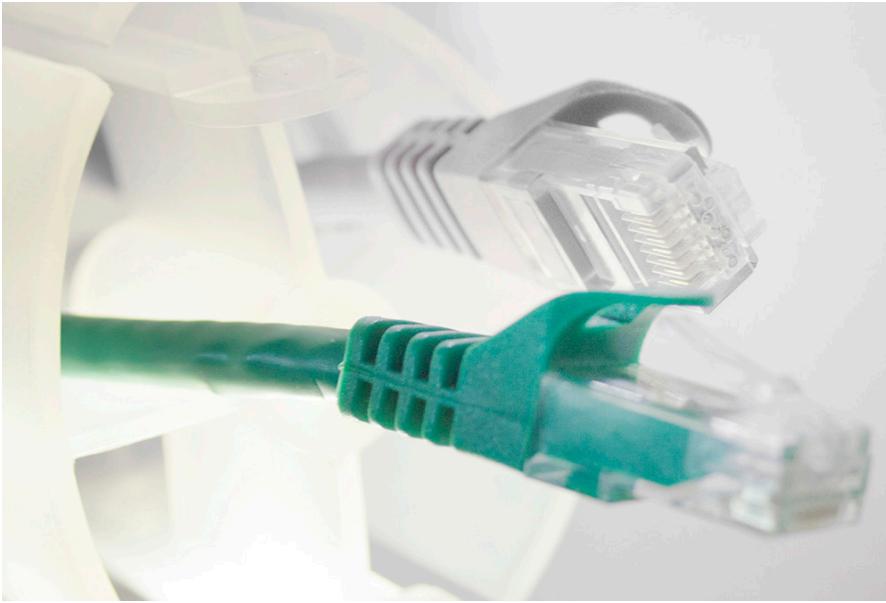

Cable management

SOFT CABLE DUCT

Width 150 mm, length 3.0 m

Large flexibility and easy installation for hidden cable drawing makes it ideal for both office and home environments.

■ 429-S30BM GREY
2 PCS END PIECES INCLUDED