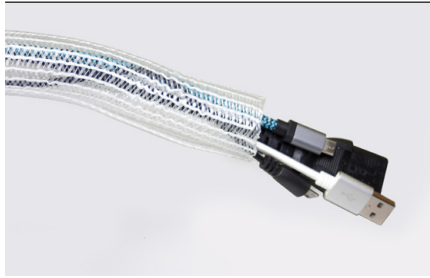

VELCRO BAND

■ 429-KB20, ROLL 25 M

CLIPS

■ 429-KC25, 5 PCS

■ 429-KC28
 INCL. SCREW

CABLE SNAKE INCL HANDTOOL

Diameter Ø 25 mm, length 2 m

■ 429-0225B BLACK ■ 429-0225 SILVER □ 429-0225W WHITE

Diameter Ø 25 mm, length 20 m roll

■ 429-2025B BLACK ■ 429-2025 SILVER □ 429-2025W WHITE

Cable management

Cable management helps you create a clean and nice workplace environment. Delivered on roll for easy and flexible installation, you can easily cut to any length with a heater knife.

SELF-CLOSING BRAIDED WRAP

Diameter Ø 25 mm, length 25 m roll

■ 429-25SB BLACK ■ 429-25SG SILVER □ 429-25SW WHITE

VELCRO BRAIDED WRAP

Diameter Ø 20 mm, length 25 m roll

■ 429-20VB BLACK ■ 429-20VG SILVER □ 429-20VW WHITE

VELCRO WOVEN WRAP

Diameter Ø 40 mm, length 25 m roll
Suitable for hanging from ceiling to table or floor.

■ 429-2011B BLACK ■ 429-2011 SILVER □ 429-2011W WHITE

Accessory - Hot knife

A hot knife is recommended for neat, clean cut.
Buy or rent : **429-MELT88**