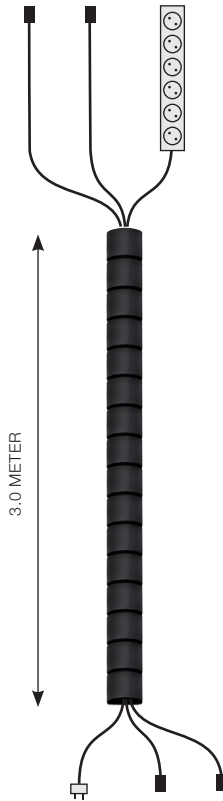

VELCRO BAND

■ 429-KB20, ROLL 25 M

CLIPS

■ 429-KC25, 5 PCS

■ 429-KC28
 INCL. SCREW

CABLE SNAKE INCL HANDTOOL

Diameter Ø 25 mm, length 2 m

■ 429-0225B BLACK ■ 429-0225 SILVER □ 429-0225W WHITE

CableCollect

Prefabricated cable kits with cable snake, power, data and telephone outlets. Collected in one place.

936-EC15NN CABLECOLLECT 1.5 M
1 PC, 6-OUTLET POWER STRIP 1.5 M
2 PCS NETWORK CABLE / 3 M (CAT6)

936-EC15NT CABLECOLLECT 1.5 M
1 PC, 6-OUTLET POWER STRIP 1.5 M
1 PC NETWORK CABLE / 3 M (CAT6)
1 PC PHONE CABLE / 3 M (RJ45)

936-EC15N CABLECOLLECT 1.5 M
1 PC, 6-OUTLET POWER STRIP 1.5 M
1 PC NETWORK CABLE / 3 M (CAT6)

936-EC30NN CABLECOLLECT 3.0 M
1 PC, 6-OUTLET POWER STRIP 3 M
2 PCS NETWORK CABLE / 3 M (CAT6)

936-EC30NT CABLECOLLECT 3.0 M
1 PC, 6-OUTLET POWER STRIP 3 M
1 PC NETWORK CABLE / 5 M (CAT6)
1 PC PHONE CABLE / 5 M (RJ45)