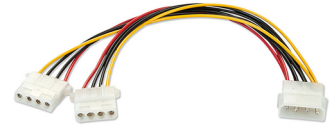

Lindy 0.25m Power Adapter, LP4 Power Male to 2 x LP4 Power Female

Brand : Lindy

Product code: 33126

Product name : 0.25m Power Adapter, LP4 Power Male to 2 x LP4 Power Female

- LP4 Power Male to 2 x Lp4 Power Female
 - Internal Power Cable
 - 10 Year warranty
- Power Adapter, 5¼" Power Male to 2 x 5¼" Power Female, 0.25m

Lindy 0.25m Power Adapter, LP4 Power Male to 2 x LP4 Power Female:

5¼" Power Male to 2 x 5¼" Power Female
Internal Power Cable

10 Year warranty

Lindy 0.25m Power Adapter, LP4 Power Male to 2 x LP4 Power Female. Cable length: 0.25 m

Features

Product colour *	Multicolour
Connector 1 gender *	Male
Connector 2 gender *	Female

Features

Cable length *	0.25 m
----------------	--------

Logistics data

Harmonized System (HS) code	84733080
-----------------------------	----------