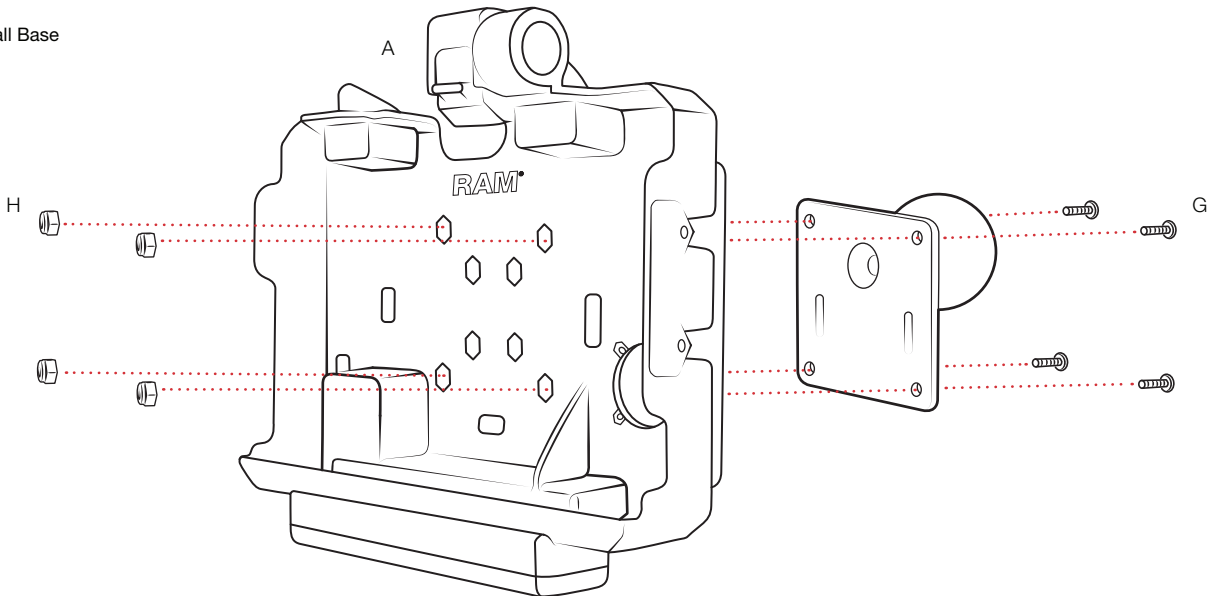

Parts Index *not to scale

x 1 Dock	x 1 Side Bracket	x 2 Zip-Tie	x 2 #8-32 x 1/2"	x 6 #8-32	x 4 #10-24 x 5/8"	x 4 #10-24	x 4 #8-32 x 5/8"

1 Attach Accessory Bracket

2 Attach Ball Base

RMR-INS-GE4

Safety Precaution

Do not install this product near or over an airbag deployment area or in a location that obstructs the driver's vision or interferes with vehicle operation. National Products, Inc. does not assume responsibility or liability for any such personal injury, death or property damage.