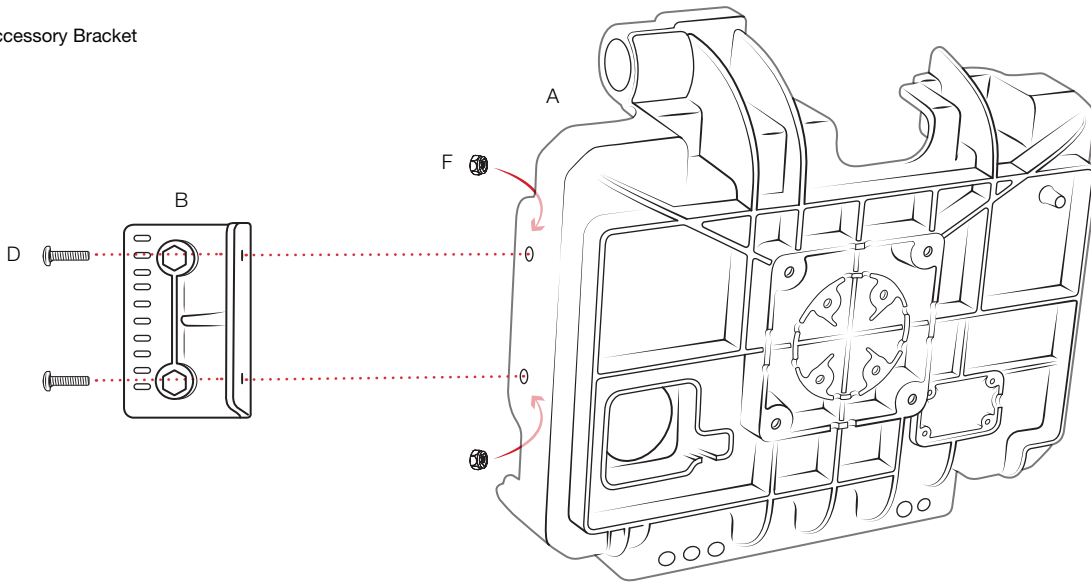

Parts Index *not to scale

x 1 Dock	x 1 Side Bracket	x 2 Zip-Tie	x 2 #8-32 x 1/2"	x 6 #8-32	x 4 #10-24 x 5/8"	x 4 #10-24	x 4 #8-32 x 5/8"

1 Attach Accessory Bracket

2 Attach Ball Base

RMR-INS-GE4

Safety Precaution