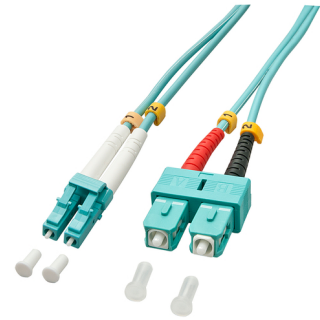

## Lindy 20m OM3 LC - SC Duplex InfiniBand/fibre optic cable Turquoise

**Brand :** Lindy

**Product code:** 46396

**Product name :** 20m OM3 LC - SC Duplex

- Fiber Optic Duplex Patch Cable incl. Measurement protocol
- Multimode
- 50/125 microns
- Zip Twin Cable, halogen-free
- Connector: LC / SC
- max. Insertion loss <0.3 dB. Individually tested with an indication of the individual insertion
- Measurement protocol

Fibre Optic Cable LC/SC OM3, 20m

Lindy 20m OM3 LC - SC Duplex. Cable length: 20 m, Fibre optic type: OM3, Connector 1: LC, Connector 2: SC, Core diameter: 50 µm, Full duplex

Features		Features	
Cable length *	20 m	Core diameter	50 µm
Fibre optic type	OM3	Cladding diameter	125 µm
Connector 1 *	LC	Fiber mode structure	Multi-mode
Connector 2 *	SC	Insertion loss	0.3 dB
Connector 1 gender *	Male	<b>Sustainability</b>	
Connector 2 gender *	Male	Doesn't contain	Halogen
Product colour *	Turquoise	<b>Logistics data</b>	
Full duplex	✓	Harmonized System (HS) code	85447000