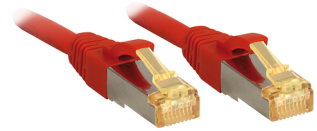

Lindy 47301 networking cable Red 30 m Cat7 S/FTP (S-STP)

Brand : Lindy

Product code: 47301

Product name : 47301

- Twisted Pair Patch Cable with RJ45 connectors
 - Connector: Cat.6A / Cable: Cat.7 S/FTP (600Mhz)
 - Integrated snagless connector for latch protection
 - Gold plated pins for better conductivity and elimination of signal loss
- 30m, RJ45 Patch Cable S/FTP LSOH with Cat.7 Rawcable, red
Lindy 47301. Cable length: 30 m, Cable standard: Cat7, Cable shielding: S/FTP (S-STP), Connector 1: RJ-45, Connector 2: RJ-45, Connector contacts plating: Gold, Product colour: Red

Features		Features	
Product colour *	Red	Connector contacts plating	Gold
Cable length *	30 m	Cabling technology	10/100/1000Base-T(X)
Cable standard *	Cat7	AWG wire size	26
Cable shielding *	S/FTP (S-STP)	Frequency	600 MHz
Connector 1 *	RJ-45	Packaging content	
Connector 2 *	RJ-45	Quantity per pack	1 pc(s)
Connector 1 gender *	Male	Logistics data	
Connector 2 gender *	Male	Harmonized System (HS) code	84733080