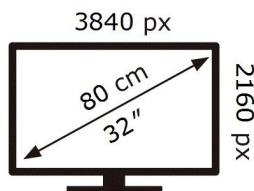

ENERG

SAMSUNG

S32D800UAA

33 kWh/1000h

ABCDEF **G**

HDR

58 kWh/1000h

2019/2013