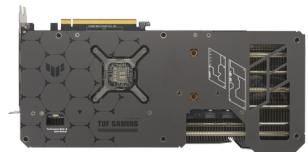

ASUS TUF Gaming TUF-RX7900GRE-O16G-GAMING AMD Radeon RX 7900 GRE 16 GB GDDR6

Brand : ASUS

Product family: TUF Gaming

Product code: 90YV0J91-M0NA00

Product name : TUF-RX7900GRE-O16G-GAMING

- OC mode: up to 2391 MHz (Boost Clock)/ up to 2052 MHz (Game Clock)
 - Axial-tech fans scaled up to deliver 24% more airflow
 - Dual ball fan bearings last up to twice as long as conventional designs
 - Military-grade capacitors rated for 20K hours at 105C make the GPU power rail more durable
 - Metal exoskeleton adds structural rigidity and vents to increase heat dissipation
 - Auto-extreme precision automated manufacturing for higher reliability
 - GPU Tweak III software provides intuitive performance tweaking, thermal controls, and system monitoring
- TUF Gaming Radeon RX 7900 GRE OC Edition 16GB GDDR6 optimized inside and out for lower temps and durability