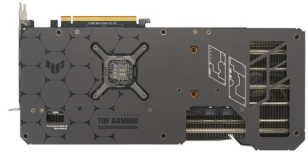

ASUS TUF Gaming TUF-RX7900GRE-O16G-GAMING AMD Radeon RX 7900 GRE 16 GB GDDR6

Brand : ASUS

Product family: TUF Gaming

Product code: 90YV0J91-M0NA00

Product name : TUF-RX7900GRE-O16G-GAMING

- OC mode: up to 2391 MHz (Boost Clock)/ up to 2052 MHz (Game Clock)
 - Axial-tech fans scaled up to deliver 24% more airflow
 - Dual ball fan bearings last up to twice as long as conventional designs
 - Military-grade capacitors rated for 20K hours at 105C make the GPU power rail more durable
 - Metal exoskeleton adds structural rigidity and vents to increase heat dissipation
 - Auto-extreme precision automated manufacturing for higher reliability
 - GPU Tweak III software provides intuitive performance tweaking, thermal controls, and system monitoring
- TUF Gaming Radeon RX 7900 GRE OC Edition 16GB GDDR6 optimized inside and out for lower temps and durability