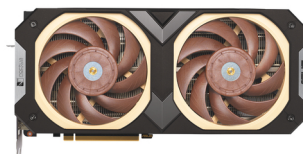

ASUS Noctua RTX4080 SUPER OC NVIDIA GeForce RTX 4080 SUPER 16 GB GDDR6X

Brand : ASUS

Product code: 90YV0KA2-M0NA00

Product name : Noctua RTX4080 SUPER OC

- Powered by NVIDIA DLSS3, ultra-efficient Ada Lovelace arch, and full ray tracing
 - 4th Generation Tensor Cores: Up to 4X performance with DLSS 3 vs. brute-force rendering
 - 3rd Generation RT Cores: Up to 2X ray tracing performance
 - OC Edition: 2640 MHz (OC mode)/ 2610 MHz (Default mode)
 - Two Noctua NF-A12x25 PWM fans deliver exceptional cooling and low noise
 - Optimized vapor chamber efficiently wicks heat into a large fin array
 - Dual BIOS switch lets you toggle between Quiet and Performance BIOS profiles sans software
 - 0dB technology lets you enjoy light gaming in relative silence
 - GPU Tweak III provides intuitive performance tweaking, thermal controls, and system monitoring
- 16 GB, GDDR6X, 256-bit, PCI Express 4.0, 2610 MHz boost clock, 2x HDMI, 3x DisplayPort, 1x 16-pin, 4.3 slot