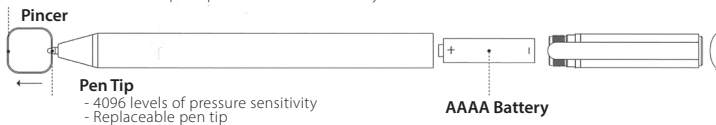

Attention

- Do not expose the pen or battery to high temperatures. Overheating the battery may cause it to explode.
- If the battery leaks, do not make contact with skin or eyes. If accidental contact is made, please rinse with clean water immediately and seek proper medical treatment.
- This pen and its accessories include small parts. Please keep them away from small children.
- Please keep the pen and its accessories dry.