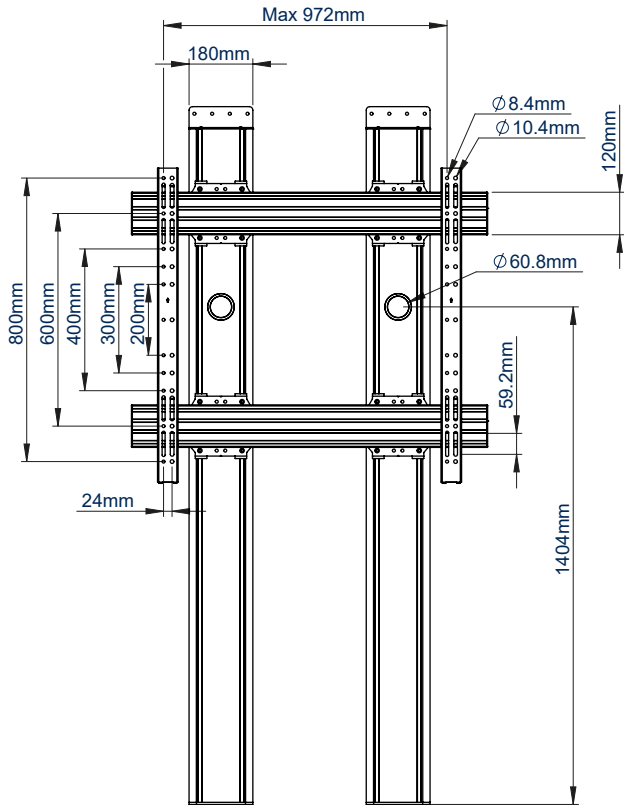

ORDER REFERENCE

COLOUR:	ORDER REF:	EAN CODE:
Black	BT8707/B	5019318303609
Silver & Black	BT8707/BS	5019318303616

ACCESSORIES & RELATED PRODUCTS