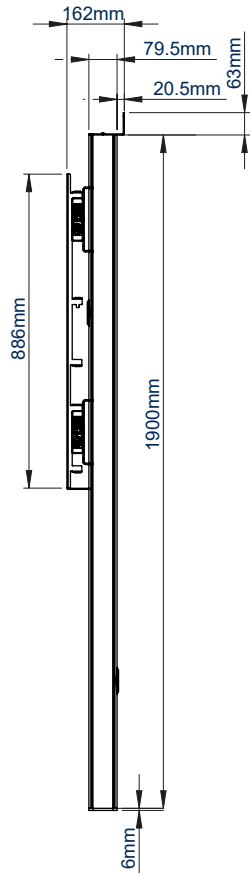

SIDE VIEW

ORDER REFERENCE

COLOUR:	ORDER REF:	EAN CODE:
Black	BT8707/B	5019318303609
Silver & Black	BT8707/BS	5019318303616

ACCESSORIES & RELATED PRODUCTS