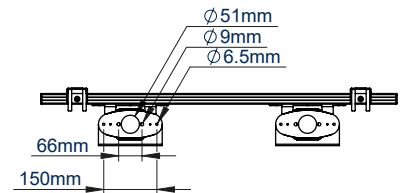

BOTTOM VIEW

ORDER REFERENCE

COLOUR:	ORDER REF:	EAN CODE:
Black	BT8707/B	5019318303609
Silver & Black	BT8707/BS	5019318303616