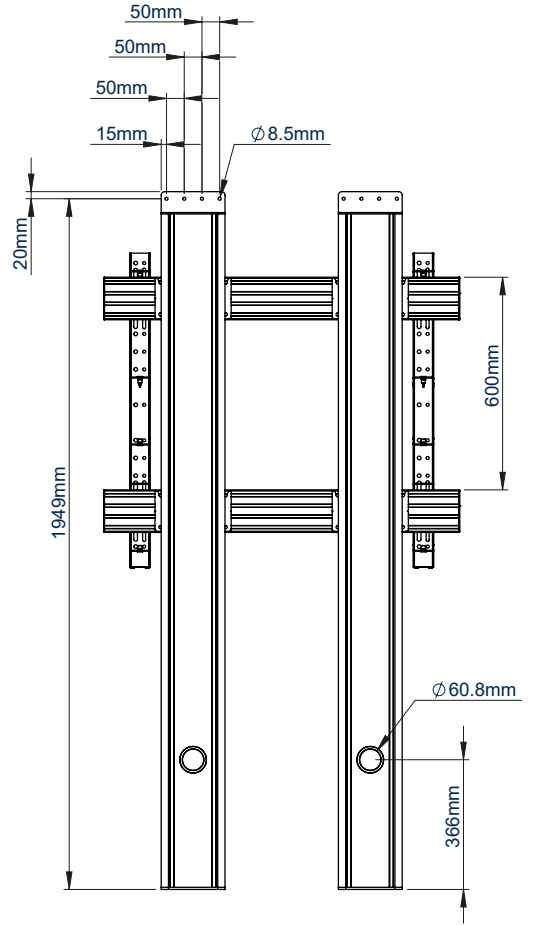

REAR VIEW

ORDER REFERENCE

COLOUR:	ORDER REF:	EAN CODE:
Black	BT8707/B	5019318303609
Silver & Black	BT8707/BS	5019318303616

ACCESSORIES & RELATED PRODUCTS