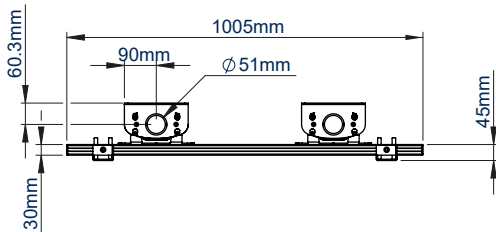

FRONT VIEW

TOP VIEW