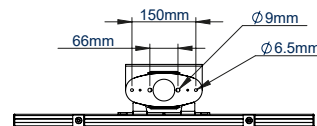

BOTTOM VIEW

ORDER REFERENCE

COLOUR:	ORDER REF:	EAN CODE:
Black	BT8701/B	5019318303043
Silver & Black	BT8701/BS	5019318303050