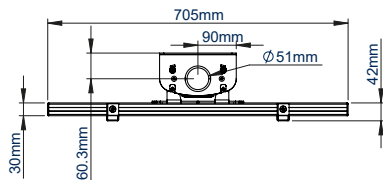

TOP VIEW

BOTTOM VIEW

ORDER REFERENCE

COLOUR:	ORDER REF:	EAN CODE:
Black	BT8701/B	5019318303043
Silver & Black	BT8701/BS	5019318303050

ACCESSORIES & RELATED PRODUCTS

SS-V1.1-BT8701-1890622