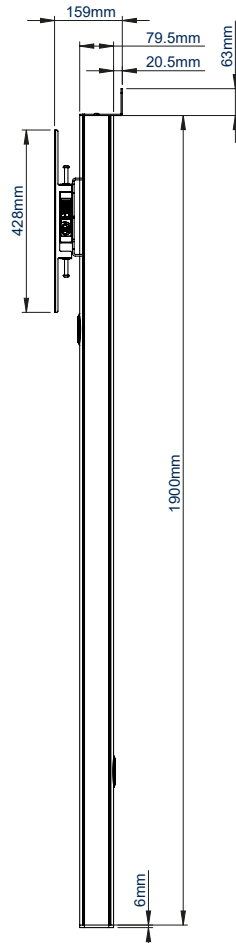

SIDE VIEW

BOTTOM VIEW

ORDER REFERENCE

COLOUR:	ORDER REF:	EAN CODE:
Black	BT8701/B	5019318303043
Silver & Black	BT8701/BS	5019318303050

ACCESSORIES & RELATED PRODUCTS

SS-V1.1-BT8701-1890622