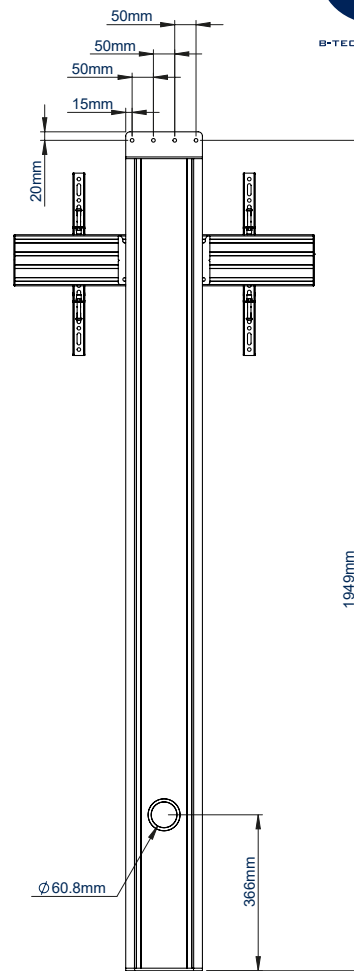

REAR VIEW

BOTTOM VIEW

ORDER REFERENCE

COLOUR:	ORDER REF:	EAN CODE:
Black	BT8701/B	5019318303043
Silver & Black	BT8701/BS	5019318303050

ACCESSORIES & RELATED PRODUCTS

SS-V1.1-BT8701-1890622