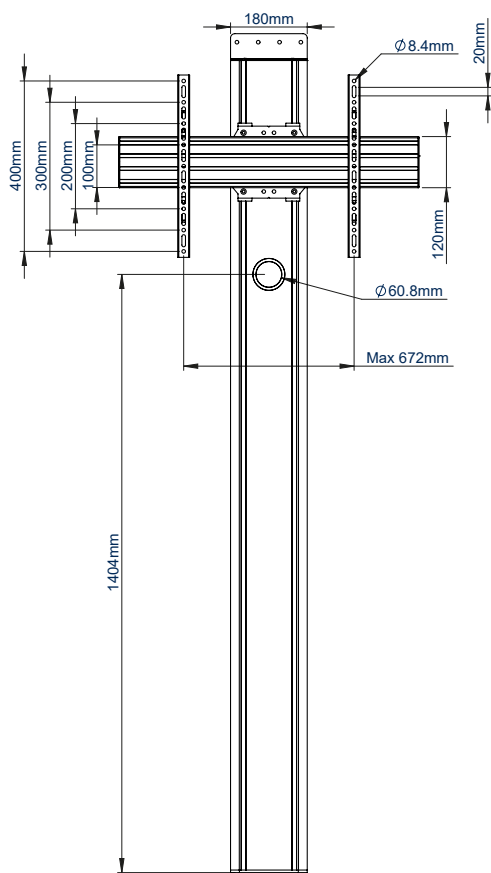

FRONT VIEW

BOTTOM VIEW

ORDER REFERENCE

COLOUR:	ORDER REF:	EAN CODE:
Black	BT8701/B	5019318303043
Silver & Black	BT8701/BS	5019318303050

ACCESSORIES & RELATED PRODUCTS

SS-V1.1-BT8701-1890622