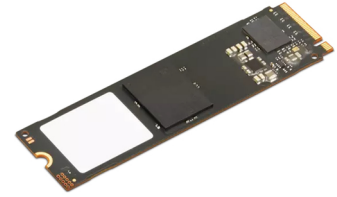

Lenovo 4XB1L68662 internal solid state drive 1 TB M.2 PCI Express 4.0

Brand : Lenovo

Product code: 4XB1L68662

Product name : 4XB1L68662

- 1TB storage capacity
 - M.2 PCIe Gen4*4 interface
 - 2280 form factor
 - Qualified on selected ThinkCentre and ThinkPad PCs
- ThinkCentre 1TB Value PCIe Gen4 NVMe OPAL 2.0 M.2 2280 SSD

[Lenovo 4XB1L68662 internal solid state drive 1 TB M.2 PCI Express 4.0:](#)

ThinkCentre 1TB Value PCIe Gen4 NVMe OPAL 2.0 M.2 2280 SSD is a good choice to upgrade your ThinkCentre and ThinkPad devices. It is qualified on selected ThinkCentre and ThinkPad PCs and has one year warranty.

Lenovo 4XB1L68662. SSD capacity: 1 TB, SSD form factor: M.2, Component for: PC/Laptop

Features	
SSD capacity *	1 TB
SSD form factor *	M.2
Interface *	PCI Express 4.0
Component for *	PC/Laptop
Certification	CE/UKCA/FCC/IC/RCM/Morocco/KC/VCCI/BSMI/c-UL-us/CE/UKCA/TUV-GS/CB