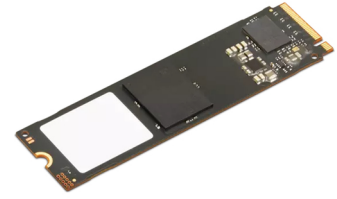

Lenovo 4XB1L68662 internal solid state drive 1 TB M.2 PCI Express 4.0

Brand : Lenovo

Product code: 4XB1L68662

Product name : 4XB1L68662

- 1TB storage capacity
 - M.2 PCIe Gen4*4 interface
 - 2280 form factor
 - Qualified on selected ThinkCentre and ThinkPad PCs
- ThinkCentre 1TB Value PCIe Gen4 NVMe OPAL 2.0 M.2 2280 SSD

[Lenovo 4XB1L68662 internal solid state drive 1 TB M.2 PCI Express 4.0:](#)

ThinkCentre 1TB Value PCIe Gen4 NVMe OPAL 2.0 M.2 2280 SSD is a good choice to upgrade your ThinkCentre and ThinkPad devices. It is qualified on selected ThinkCentre and ThinkPad PCs and has one year warranty.

Lenovo 4XB1L68662. SSD capacity: 1 TB, SSD form factor: M.2, Component for: PC/Laptop

Features	
SSD capacity *	1 TB
SSD form factor *	M.2
Interface *	PCI Express 4.0
Component for *	PC/Laptop
Certification	CE/UKCA/FCC/IC/RCM/Morocco/KC/VCCI/BSMI/c-UL-us/CE/UKCA/TUV-GS/CB