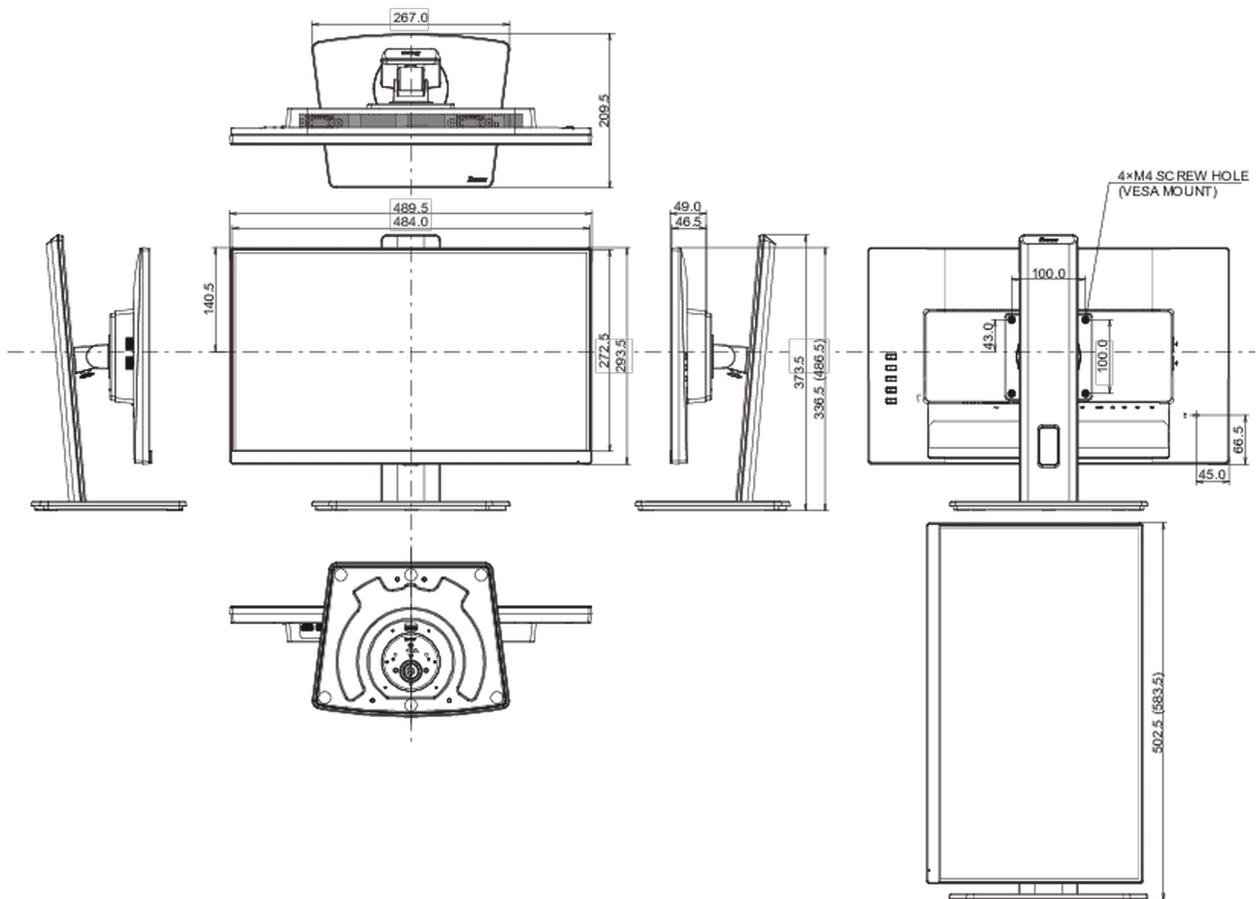

Cable management system

yes

05 ACCESSORIES INCLUDED

Cables

power, USB, HDMI

Other

quick start guide, safety guide

06 POWER MANAGEMENT

Power supply unit

internal

Power supply

AC 100 - 240V, 50/60Hz

Power usage

14W typical, 0.5W stand by, 0.3W off mode

07 SUSTAINABILITY

Regulations

TCO Certified, CE, TÜV-Bauart, EAC, VCCI-B, PSE, RoHS support, ErP, WEEE, REACH, UKCA

REACH SVHC

above 0.1%: Lead

08 DIMENSIONS / WEIGHT

Product dimensions W x H x D

489.5 x 336.5 (486.5) x 109.5mm

Box dimensions W x H x D

560 x 380 x 159mm

Weight (without box)

4.5kg

Weight (with box)

5.9kg

EAN code

4948570123322