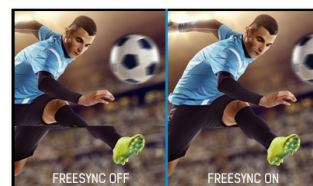

**21.5" IPS technology panel with height adjustable stand and 100Hz refresh rate**

Stylish edge-to-edge design makes the ProLite XUB2292HSU perfect for multi-monitor set-ups. The IPS panel technology offers accurate and consistent colour reproduction with wide viewing angles. The 100Hz refresh rate together with FreeSync function provides an instant, tangible improvement in image smoothness. High contrast and brightness values mean the monitor will provide excellent performance for photographic and web design. Equipped with speakers, USB 3.2 hub, headphone socket, HDMI and DisplayPort connections, a blue light reducer function to reduce eye fatigue and an ergonomic 150mm height adjustable stand for optimal user comfort, make this monitor a great choice for both multi-monitor configuration and office applications.

Available also in black : [ProLite XUB2292HSU-B6](#)

100Hz

FreeSync™ Technology

A 100Hz refresh rate translates into increased smoothness of the image. This means that flickering is reduced and therefore eye fatigue is also less noticeable. The increased frequency also means smoother transitions between contrasting colours, smoother motion scenes in both movies and gaming, and even reduced mouse cursor flickering.