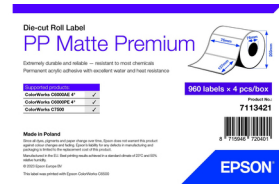

## Epson 7113421 printer label White Self-adhesive printer label

Brand : Epson

Product code: 7113421

Product name : 7113421

PP Matte Label Premium, Die-cut Roll, 76mm x 127mm, 960 Labels

Epson 7113421. Product colour: White, Label type: Self-adhesive printer label, Type: Die-cut label. Label width: 7.6 cm, Label height: 12.7 cm, Maximum roll diameter: 20.3 cm. Labels per pack: 3840 pc(s), Labels per roll: 960 pc(s). Country of origin: Poland

Features		Features	
Product colour *	White	Compatible products	ColorWorks C6000AE 4* ColorWorks C6000PE 4* ColorWorks C7500
Label type	Self-adhesive printer label	<b>Weight &amp; dimensions</b>	
Type	Die-cut label	Label width	7.6 cm
Format	Roll	Label height	12.7 cm
Print technology	Inkjet	Maximum roll diameter	20.3 cm
Adhesive material	Acrylic	Core diameter	7.6 cm
Adhesive type	Permanent	<b>Packaging content</b>	
Finish type	Matte	Labels per pack *	3840 pc(s)
Purpose	Universal	Rolls per pack	4
Shape	Rectangle	Labels per roll	960 pc(s)
Water-resistant	✓	<b>Other features</b>	
Heat-resistant	✓	Country of origin	Poland