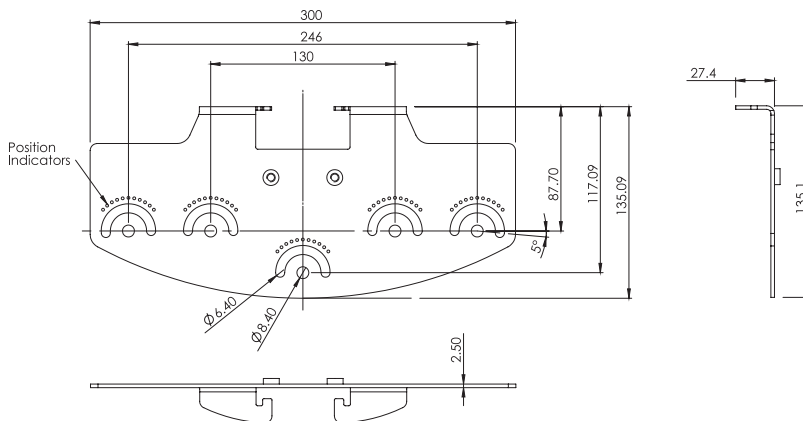

Illuminate Different Depths of Scene

Illuminate Different Areas on Site

Technical Specifications

	VUB WALL	VUB POLE	VUB Plate 3x2	VUB Plate 3x4	VUB Plate 3x8	VUB Plate 1x16	VUB Plate PSU
Dimensions	125x65x93 mm (4.9x2.5x3.6") (H/W/D)		250x135 mm (9.8x5.3") (W/D)	300x135 mm (11.8x5.3") (W/D)	370x135 mm (14.5x5.3") (W/D)	146x124 mm (5.7x4.8") (W/D)	240x180 mm (9.4x7") (W/D)
Weight	250g (0.5lbs)		550g (1.2lbs)	650g (1.4lbs)	750g (1.6lbs)	300g (0.6lbs)	800g (1.7lbs)
Materials	Die Cast Aluminium		Stainless Steel				
Colour	Black						
Finish	Polyester powder coat, RAL 9005 semi glass. Light texture						
Accessories	VUB Plates			N/A			
Fixings	Fixing kit included						

Note: VUB Plates are to be used with VUB-POLE and VUB-WALL brackets

Product Dimensions

VUB-WALL Mount Bracket

VUB-POLE Mount Bracket

Note: M6 centre fixing is for VARIO 2 and 4 series single panel illuminators
 M8 centre fixing is for VARIO 8 and 16 series single panel illuminators

Product Dimensions

VUB-PLATE-3x2

VUB-PLATE-3x4

VUB-PLATE-3x8

* Pictured with VUB-WALL bracket

Product Dimensions

VUB-PLATE-1x16 Plates

Note: Allows horizontal rotation of more than 40° when used with VUB Wall or Pole Mount bracket for x1 VARIO 16 series single panel illuminator