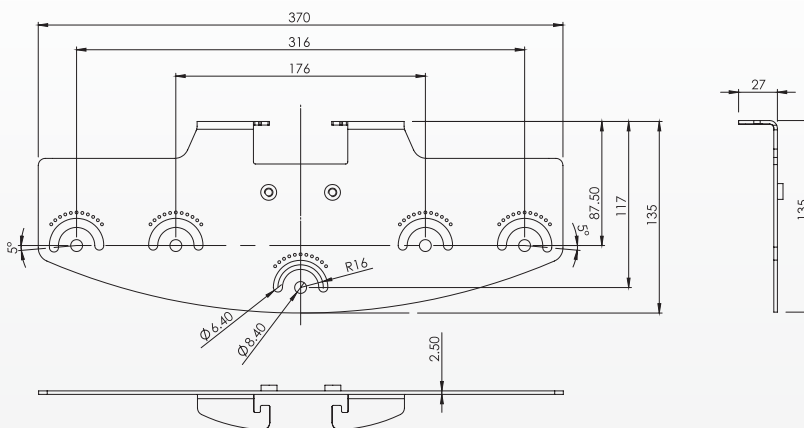

Product Dimensions

VUB-PLATE-3x2

VUB-PLATE-3x4

VUB-PLATE-3x8

* Pictured with VUB-WALL bracket

Product Dimensions

VUB-PLATE-1x16 Plates

Note: Allows horizontal rotation of more than 40° when used with VUB Wall or Pole Mount bracket for x1 VARIO 16 series single panel illuminator