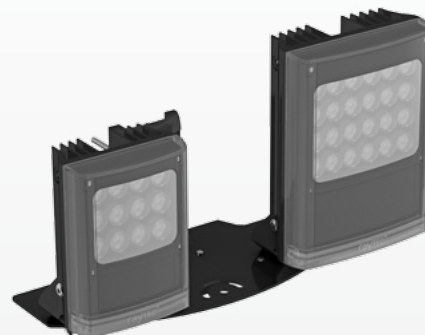

VUB-PLATE-PSU

Note: Can be used in conjunction with other VUB Mounting Plates to mount VARIO illuminators and PSUs on the same VUB Wall or Pole Mount Bracket

* Pictured with VUB-WALL bracket

VUB and VARIO Illuminator/PSU Configuration Examples

One VARIO i8 unit mounted on a VUB-WALL

One VARIO i4 mounted on a VUB-POLE

Three VARIO i8 units mounted on a VUB-PLATE-3x8

Three VARIO i16 illuminators mounted on a VUB-PLATE-3x8

Three VARIO i4 illuminators mounted on a VUB-PLATE-3x4

One VARIO i8 and one VARIO i4 illuminator mounted on a VUB-PLATE-3x4

Note: Other VUB and Illuminator/PSU combinations possible – please contact Raytec for further advice.

VUB and VARIO Illuminator/PSU Configuration Examples