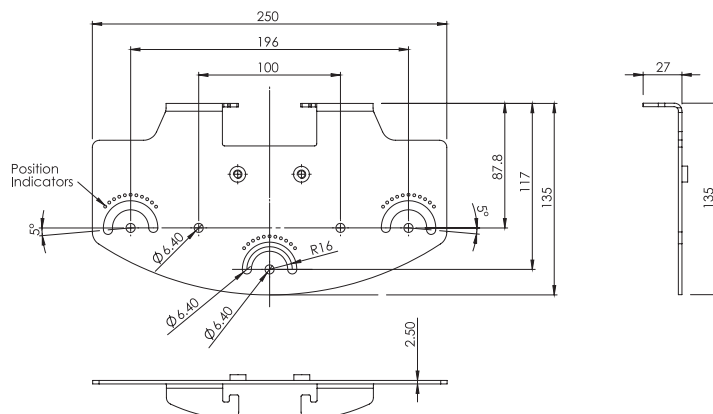

Illuminate Different Depths of Scene

Illuminate Different Areas on Site

Technical Specifications

	VUB WALL	VUB POLE	VUB Plate 3x2	VUB Plate 3x4	VUB Plate 3x8	VUB Plate 1x16	VUB Plate PSU
Dimensions	125x65x93 mm (4.9x2.5x3.6") (H/W/D)		250x135 mm (9.8x5.3") (W/D)	300x135 mm (11.8x5.3") (W/D)	370x135 mm (14.5x5.3") (W/D)	146x124 mm (5.7x4.8") (W/D)	240x180 mm (9.4x7") (W/D)
Weight	250g (0.5lbs)		550g (1.2lbs)	650g (1.4lbs)	750g (1.6lbs)	300g (0.6lbs)	800g (1.7lbs)
Materials	Die Cast Aluminium		Stainless Steel				
Colour	Black						
Finish	Polyester powder coat, RAL 9005 semi glass. Light texture						
Accessories	VUB Plates			N/A			
Fixings	Fixing kit included						

Note: VUB Plates are to be used with VUB-POLE and VUB-WALL brackets

Product Dimensions

VUB-WALL Mount Bracket

VUB-POLE Mount Bracket

Note: M6 centre fixing is for VARIO 2 and 4 series single panel illuminators
 M8 centre fixing is for VARIO 8 and 16 series single panel illuminators

Product Dimensions

VUB-PLATE-3x2

VUB-PLATE-3x4

VUB-PLATE-3x8

* Pictured with VUB-WALL bracket

Product Dimensions

VUB-PLATE-1x16 Plates

Note: Allows horizontal rotation of more than 40° when used with VUB Wall or Pole Mount bracket for x1 VARIO 16 series single panel illuminator