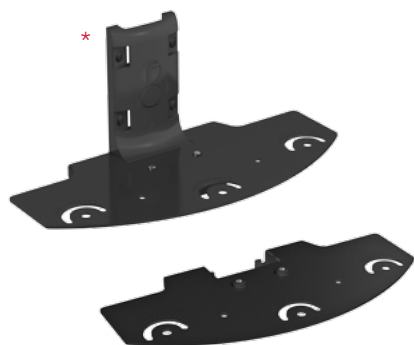

VUB and VARIO Illuminator/PSU Standard Configurations

	VARIO Illuminator Configurations	
VUB WALL	Mounts x1 any single panel VARIO illuminator (Contact Raytec for mounting double or triple panel VARIO illuminators)	
VUB POLE		
VUB Plate 3x2	Mounts up to x3 VARIO 2 series or x2 VARIO 4 series (single panel)	Other custom configurations possible - see page 6 and 7 for examples. Contact Raytec for further advice.
VUB Plate 3x4	Mounts up to x3 VARIO 4 series or x2 VARIO 8 series (single panel)	
VUB Plate 3x8	Mounts up to x3 VARIO 8 series or x3 VARIO 16 series (single panel)	
VUB Plate 1x16	Mounts x1 VARIO 16 series (Allows horizontal rotation of more than 40° when used with VUB Wall or Pole Mount Bracket)	
VUB Plate PSU	Mounts x1 any VARIO PSU	

Product Codes

Part Codes	Description
VUB-WALL	VARIO Universal Bracket - Wall Mount, incl fixings
VUB-POLE	VARIO Universal Bracket - Pole Mount, incl fixings
VUB-PLATE-3x2	VUB Mounting Plate for 3 x 2 series VARIO*
VUB-PLATE-3x4	VUB Mounting Plate for 3 x 4 series VARIO*
VUB-PLATE-3x8	VUB Mounting Plate for 3 x 8 series VARIO*
VUB-PLATE-1x16	VUB Mounting Plate for 1 x 16 series VARIO*
VUB-PLATE-PSU	VUB Mounting Plate for VARIO PSU*

Note: VUB Plates are to be used with VUB-POLE and VUB-WALL brackets

Product Dimensions

VUB-WALL Mount Bracket

VUB-POLE Mount Bracket

Note: M6 centre fixing is for VARIO 2 and 4 series single panel illuminators
 M8 centre fixing is for VARIO 8 and 16 series single panel illuminators

Product Dimensions

VUB-PLATE-3x2

VUB-PLATE-3x4

VUB-PLATE-3x8

* Pictured with VUB-WALL bracket

Product Dimensions

VUB-PLATE-1x16 Plates

Note: Allows horizontal rotation of more than 40° when used with VUB Wall or Pole Mount bracket for x1 VARIO 16 series single panel illuminator