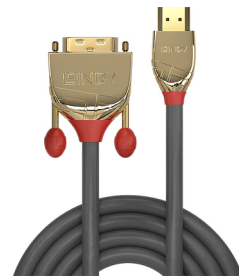

Lindy 2m HDMI to DVI-D Cable, Gold Line

Brand : Lindy

Product code: 36195

Product name : 2m HDMI to DVI-D Cable, Gold Line

2m HDMI to DVI-D Cable, Gold Line

[Lindy 2m HDMI to DVI-D Cable, Gold Line:](#)

From the Lines cable connectivity concept developed by Lindy, Gold Line HDMI to DVI-D cables are the no compromise, high performance connection solution for use in the most demanding professional environments.

Gold Line HDMI to DVI-D cables feature triple shielded construction with 24AWG OFC conductors for premium performance and corrosion resistance. High quality 24K gold plated contacts and connectors maintain optimal signal integrity and maximum reliability.

Gold Line HDMI to DVI-D cables support DVI resolutions up to 1920x1200@60Hz including HD resolutions up to 1080p.

These superior quality cables utilise a unique low attenuation design that ensures consistent and reliable transmission even over very long distances.

Gold Line HDMI to DVI-D cables are available in lengths of 0.5m to 15m.

Lindy 2m HDMI to DVI-D Cable, Gold Line. Cable length: 2 m, Connector 1: HDMI Type A (Standard), Connector 2: DVI-D

Features

Connector contacts plating	Gold
Cable length *	2 m
Connector 1 *	HDMI Type A (Standard)
Connector 2 *	DVI-D
Connector 1 gender *	Male
Connector 2 gender *	Female
Maximum resolution	1920 x 1200 pixels
Data transfer rate	4.95 Gbit/s
Product colour	Gold, Grey