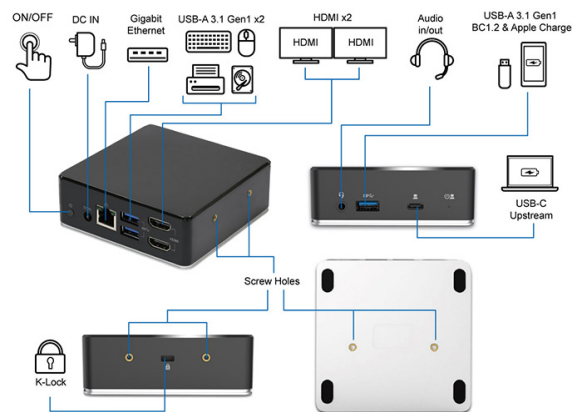

Dual Full-HD Dock

Transform your laptop into a complete workstation with the universal Gearlab® Dual Full-HD Dock. It provides power to your laptop, network connections, dual full-HD displays and ports, incl. 2x HDMI ports with DisplayLink®, on all your connected devices with a single cable connection.

For a tidy desk, the Gearlab® Dual Full-HD Dock can be mounted on the back of your screen. This VESA mounting bracket is optional and is sold separately. *Item No. GLB226500*

Features

- 1x USB 3.0 (3.1 Gen 1) Type-C with 85W PD3.0 power support
- 1x USB-C port
- 2x USB-A 3.1 ports
- 1x USB-A 3.1 port with BC1.2 and 2.4A Apple Charger
- 2x HDMI1.4 2K@60Hz (1920x1080) or 1x HDMI1.4 2.5K@50Hz (2560x1440)
- Gigabit Ethernet port
- Audio in/out port
- 100W power supply
- Kensington Security Slot™
- Power button
- Multi-mounting design
- Optional VESA mounting bracket (sold separately - item No. GLB226500)
- Warranty: 2 years

Gearlab® Dual Full-HD Dock
Item No. GLB232002