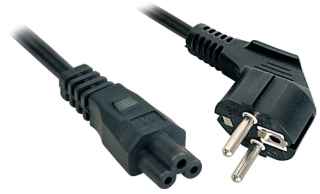

Lindy 5m, CEE 7/7 - IEC 320 C5 Black CEE7/7 C5 coupler

Brand : Lindy

Product code: 30407

Product name : 5m, CEE 7/7 - IEC 320 C5

- Schuko Mains Plug to Clover Leaf IEC C5 Socket
 - Cable material: H05 VV-F 3G 1.00
 - 100% electrical and mechanical inspection
 - VDE approved
 - Colour: Black
 - Fully moulded
- Schuko to C5 (Cloverleaf) Power Cable, 5m

[Lindy 5m, CEE 7/7 - IEC 320 C5 Black CEE7/7 C5 coupler:](#)

LINDY power cables are perfect for use in professional areas (recording studios, light systems and also for event locations of any kind, etc.) - but you can also use them in private sections.

Due to the high temperature resistance from -10 to 70°C during operation these cables can also be used in non air-conditioned areas.

Lindy 5m, CEE 7/7 - IEC 320 C5. Cable length: 5 m, Connector 1: CEE7/7, Connector 2: C5 coupler

| Features | | Features | |
|----------------------|-------|-----------------------------|------------|
| Product colour * | Black | Connector 1 * | CEE7/7 |
| Connector 1 gender * | Male | Connector 2 * | C5 coupler |
| Connector 2 gender * | Male | Logistics data | |
| Cable length * | 5 m | Harmonized System (HS) code | 84733080 |