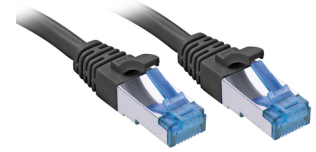

Lindy 47421 networking cable Black 25 m Cat6a S/FTP (S-STP)

Brand : Lindy

Product code: 47421

Product name : 47421

- Twisted Pair Patch Cable with RJ45 connectors
 - Cat.6A S/FTP PIMF, TPE
 - Integrated snagless connector for latch protection
 - Gold plated pins for better conductivity and elimination of signal loss
- 30m Cat.6A S/FTP TPE Network Cable, Black

Lindy 47421. Cable length: 25 m, Cable standard: Cat6a, Cable shielding: S/FTP (S-STP), Connector 1: RJ-45, Connector 2: RJ-45, Connector contacts plating: Gold, Product colour: Black

| Features | | Features | |
|----------------------------|---------------|-----------------------------|-------------------------------|
| Product colour * | Black | Jacket material | Thermoplastic elastomer (TPE) |
| Cable length * | 25 m | Cable class | Ea |
| Cable standard * | Cat6a | Cabling technology | 10/100/1000Base-T(X) |
| Cable shielding * | S/FTP (S-STP) | Networking standards | IEEE 802.3af, IEEE 802.3at |
| Connector 1 * | RJ-45 | AWG wire size | 27 |
| Connector 2 * | RJ-45 | Other features | |
| Connector 1 gender * | Male | Cable diameter | 6 mm |
| Connector 2 gender * | Male | Logistics data | |
| Connector contacts plating | Gold | Harmonized System (HS) code | 84733080 |