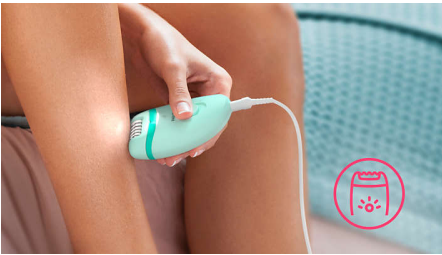

Accessories

- Includes massage cap
- Travel pouch
- Sensitive cap to remove unwanted hairs

Easy and effortless use

- 2 speed settings to grab thinner and thicker hairs
- Profiled, ergonomic grip for comfortable handling
- Unique built-in light for greater visibility of fine hairs
- Washable epilation head for extra hygiene and easy cleaning

Thorough results

- Efficient epilation system pulls out the hairs from the root

Highlights

Efficient epilation system

Efficient epilation system leaves your skin smooth and stubble-free for weeks

Ergonomic grip

The rounded shape fits perfectly in your hand for comfortable hair removal. It looks great too!

Sensitive area cap

For more gentleness in different body areas it includes a delicate-area cap for easily removing unwanted hair from the underarm and bikini areas.

Opti-light

Unique built-in light ensures fewer hairs are missed for a more effective epilation.

Washable epilation head

This epilator has a washable epilation head. The head can be detached and cleaned under running water for better hygiene