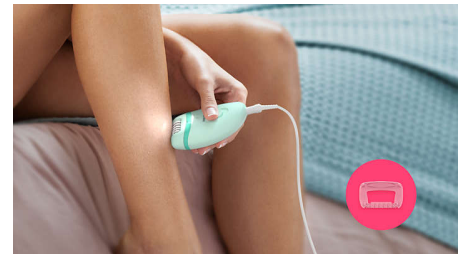

Accessories

- Includes massage cap
- Travel pouch
- Sensitive cap to remove unwanted hairs

Easy and effortless use

- 2 speed settings to grab thinner and thicker hairs
- Profiled, ergonomic grip for comfortable handling
- Unique built-in light for greater visibility of fine hairs
- Washable epilation head for extra hygiene and easy cleaning

The rounded shape fits perfectly in your hand for comfortable hair removal. It looks great too!

Sensitive area cap

For more gentleness in different body areas it includes a delicate-area cap for easily removing unwanted hair from the underarm and bikini areas.

Opti-light

Unique built-in light ensures fewer hairs are missed for a more effective epilation.

Washable epilation head

This epilator has a washable epilation head. The head can be detached and cleaned under running water for better hygiene

Massage cap

Massage cap eases the epilation sensation.

2 Speed settings

2 speed settings to remove thinner and thicker hairs for a more personalised hair removal treatment.

Travel pouch

Travel pouch for storage and transportation