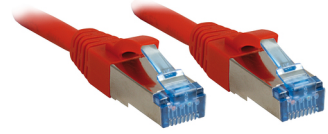

Lindy 30m Cat.6A S/FTP networking cable Red Cat6a S/FTP (S-STP)

Brand : Lindy

Product code: 47171

Product name : 30m Cat.6A S/FTP

- Twisted Pair Patch Cable with RJ45 connectors
- Cat.6A S/FTP PIMF, LSZH
- Integrated snagless connector for latch protection
- Gold plated pins for better conductivity and elimination of signal loss

30m Cat.6A S/FTP LSZH Network Cable, Red

Lindy 30m Cat.6A S/FTP. Cable length: 30 m, Cable standard: Cat6a, Cable shielding: S/FTP (S-STP), Connector 1: RJ-45, Connector 2: RJ-45, Connector contacts plating: Gold, Data transfer rate: 10000 Mbit/s, Product colour: Red

Features

Product colour *	Red
Cable length *	30 m
Cable standard *	Cat6a
Cable shielding *	S/FTP (S-STP)
Connector 1 *	RJ-45
Connector 2 *	RJ-45
Connector 1 gender *	Male
Connector 2 gender *	Male

Features

Connector contacts plating	Gold
Jacket material	Low smoke zero halogen (LSZH)
AWG wire size	27
Data transfer rate	10000 Mbit/s
Snagless cable boot	✓

Packaging content

Quantity per pack	1 pc(s)
-------------------	---------