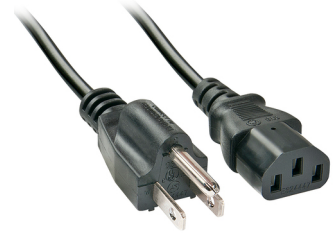

## Lindy 2m US 3 Pin to C13 Mains Cable

**Brand :** Lindy

**Product code:** 30338

**Product name :** 2m US 3 Pin to C13 Mains Cable

- Connector A: US Mains Plug
  - Connector B: IEC C13
  - Cable type: 18AWGX3C, 0,824mm<sup>2</sup>
  - Colour: Black
  - 10 year warranty
- 2m US 3 Pin to C13 Mains Cable

[Lindy 2m US 3 Pin to C13 Mains Cable:](#)

These LINDY power cables are perfect for use in professional areas (recording studios, light systems and also for event locations of any kind, etc.) but you can also use them in private sections. Due to the high temperature resistance from -10 to 70°C during operation these cables can also be used in non air-conditioned areas.

Please note: Only for use in dry areas.

Available in lengths of 2m, 3m, 5m  
Lindy 2m US 3 Pin to C13 Mains Cable. Cable length: 2 m, Connector 1: C13 coupler

### Features

Product colour *	Black
Connector 1 gender *	Female
Connector 2 gender *	Female
Cable length *	2 m
Connector 1 *	C13 coupler
Connector 1 form factor	Straight