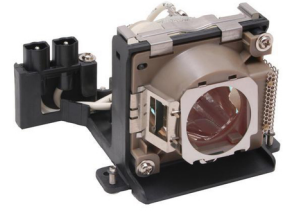

## BenQ Lamp for PB7110/PB7100 projektorilamppu 200 W NSH

**Tuotemerkki :** BenQ

**Tuotekoodi:** 59.J8401.CG1

**Tuotteen nimi :** Lamp for PB7110/PB7100

BenQ Lamp for PB7110/PB7100. Lampputyyppe: NSH, Lampun teho: 200 W, Lamppujen käyttöikä: 3000 h

### Features

Service life of lamp 3000 h

### Features

Bulb power \* 200 W  
Lamp type NSH

2000947557009

Disclaimer. The information published here (the "Information") is based on sources that can be considered reliable, typically the manufacturer, but this Information is provided "AS IS" and without guarantee of correctness or completeness. The Information is only indicative and can be changed at any time without notification. No rights can be based on the Information. Suppliers or aggregators of this Information do not accept any liability with regard to the content of (web)pages and other documents, including its Information. The publisher of the Information can not be held liable for the content of 3rd party websites that are linking this Information or are linked to from this Information. You as the User of the Information are solely responsible for the choice and usage of this Information. You are not entitled to transfer, copy or otherwise multiply or distribute the Information. You are obliged to follow the directions of the copyright owner(s) with regard to the use of the Information. Exclusively Dutch law is applicable. With regard to price and stock data on the site, the publisher followed a number of starting points, which are not necessarily relevant for your private or business circumstances. Therefore, the price and stock data are only indicative and are subject to changes. You are personally responsible for the way you use and apply this information. As a user of the Information or sites or documents in which this Information is included, you will adhere to standard fair use including avoidance of spamming, ripping, intellectual-property violations, privacy violations, and any other illegal activity.